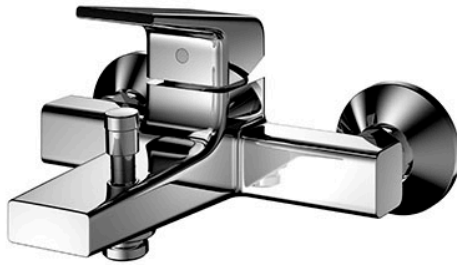

GB Series
Exposed Single Lever Bath &
Shower Mixer

Features

- Bring tranquility to your bathroom with this modern collection. Its slim, square design and beveled edges add sophistication. Gentle edge lines, reminiscent of handcraft, bring personal warmth, making your space feel uniquely peaceful.
- Long-lasting Comfort: COMFORT GLIDE for Smooth Operation with TOTO's Original Cartridge.

Specifications

Material: Brass
Water Pressure: 0.05MPa~1.0MPa

Parts description

- **TBG10302RV_V1**
Exposed Single Lever Bath & Shower Mixer

Flow Rate