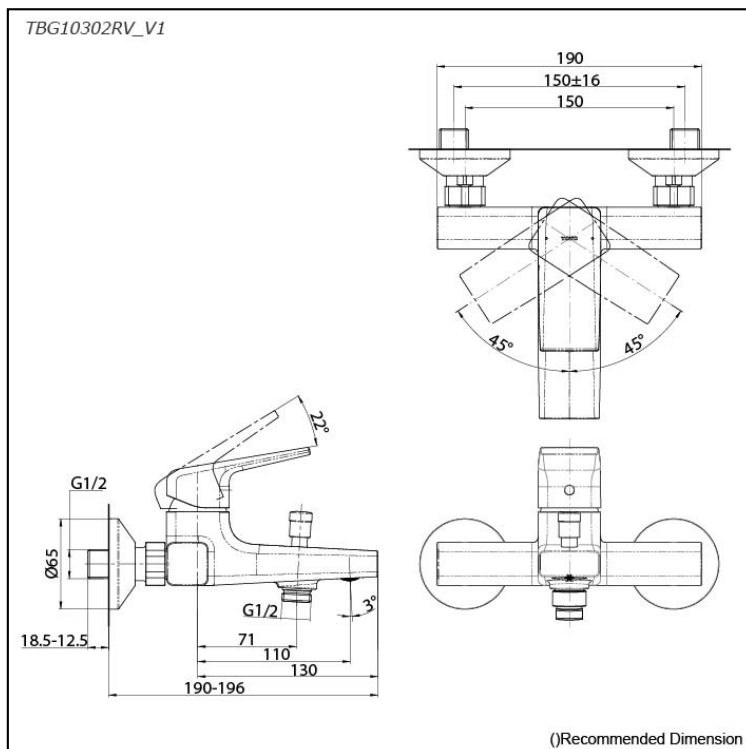

GB Series
Exposed Single Lever Bath &
Shower Mixer

Features

- Bring tranquility to your bathroom with this modern collection. Its slim, square design and beveled edges add sophistication. Gentle edge lines, reminiscent of handcraft, bring personal warmth, making your space feel uniquely peaceful.
- Long-lasting Comfort: COMFORT GLIDE for Smooth Operation with TOTO's Original Cartridge.

Specifications

Material: Brass
Water Pressure: 0.05MPa~1.0MPa

Parts description

- **TBG10302RV_V1**
Exposed Single Lever Bath & Shower Mixer

Flow Rate