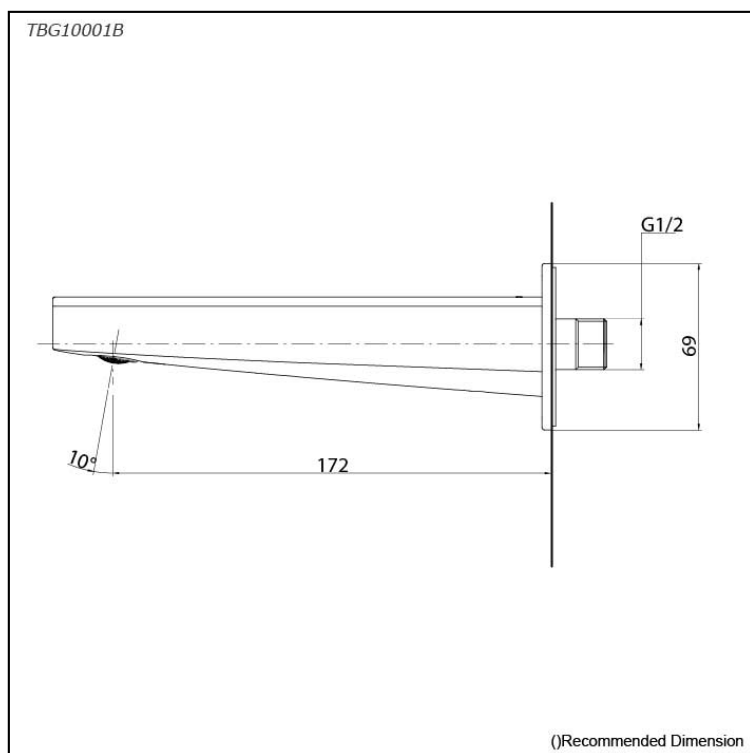

GB Series
Bath Spout

Features

- Bring tranquility to your bathroom with this modern collection. Its slim, square design and beveled edges add sophistication. Gentle edge lines, reminiscent of handcraft, bring personal warmth, making your space feel uniquely peaceful.

Specifications

Material: Brass
Water Pressure: 0.05MPa~1.0MPa

Parts description

- TBG10001B**
Bath Spout

Flow Rate

TBG10001B