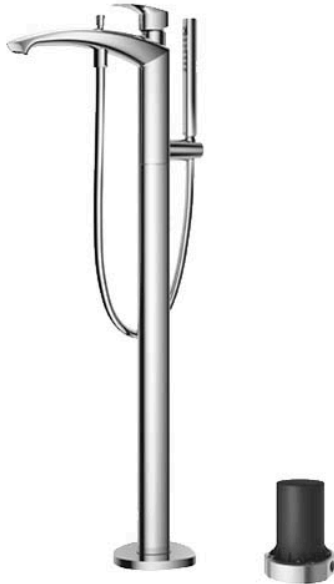

GM Series
Floor Standing Bath & Shower Set

Features

- Elevate your space with sacred elegance, transforming its ambiance. Inspired by the Torii Gate, this faucet's arched spout and columnar body represent a transition. Its versatile design, with highlighted edges, brings stately volume and a tranquil feel.
- Elevate your shower with COMFORT WAVE technology: enjoy larger droplets in a hand shower design, blending stimulation, relaxation, and water-saving benefits.
- Long-lasting Comfort: COMFORT GLIDE for Smooth Operation with TOTO's Original Cartridge.

Specifications

Material: Brass

Water Pressure: 0.05MPa~1.0MPa

Parts description

- **TBG09306AA**
Floor-standing Bath & Shower Set
- **TBN01105B**
Floor-standing Bath Filler Base

Flow Rate