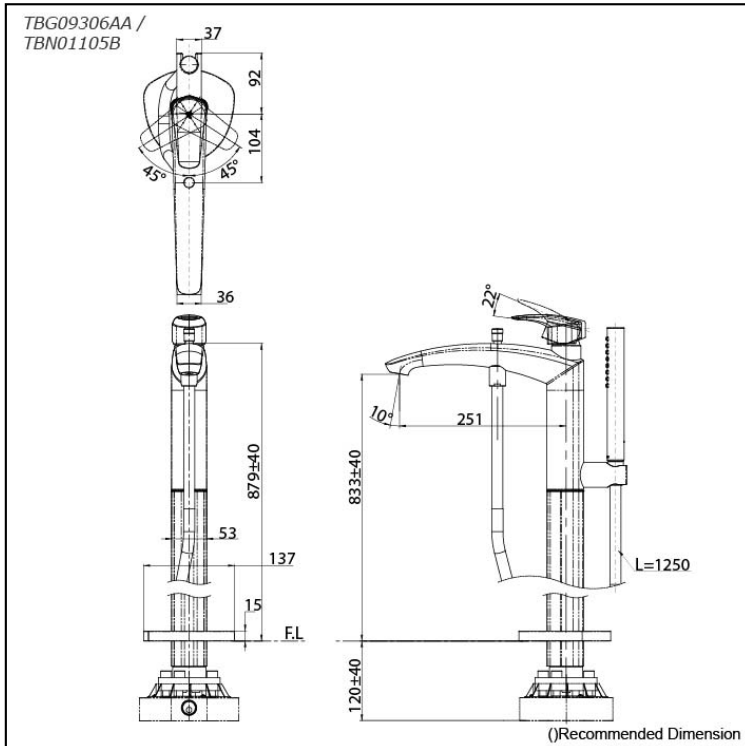

GM Series
Floor Standing Bath & Shower Set

Features

- Elevate your space with sacred elegance, transforming its ambiance. Inspired by the Torii Gate, this faucet's arched spout and columnar body represent a transition. Its versatile design, with highlighted edges, brings stately volume and a tranquil feel.
- Elevate your shower with COMFORT WAVE technology: enjoy larger droplets in a hand shower design, blending stimulation, relaxation, and water-saving benefits.
- Long-lasting Comfort: COMFORT GLIDE for Smooth Operation with TOTO's Original Cartridge.

Specifications

Material: Brass

Water Pressure: 0.05MPa~1.0MPa

Parts description

- **TBG09306AA**
Floor-standing Bath & Shower Set
- **TBN01105B**
Floor-standing Bath Filler Base

Flow Rate