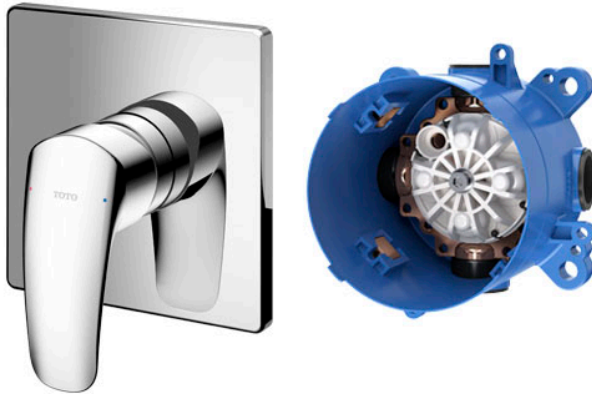

GM Series
Single Lever Shower Mixer

Features

- Elevate your space with sacred elegance, transforming its ambiance. Inspired by the Torii Gate, this faucet's arched spout and columnar body represent a transition. Its versatile design, with highlighted edges, brings stately volume and a tranquil feel.
- Mini Unit: Effortless Installation, Maximum Convenience
- Long-lasting Comfort: COMFORT GLIDE for Smooth Operation with TOTO's Original Cartridge.

Specifications

Material: Brass

Water Pressure: 0.05MPa~1.0MPa

Parts description

- **TBG09303RV_V1**
Single Lever Shower Mixer
- **TBN01001B**
Concealed Box