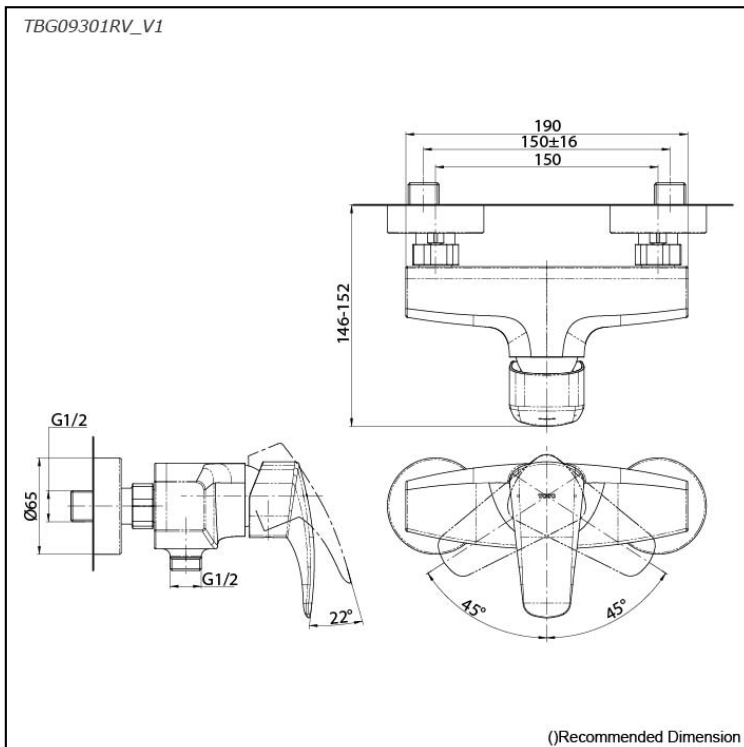

GM Series
Exposed Single Lever Shower Mixer

Features

- Elevate your space with sacred elegance, transforming its ambiance. Inspired by the Torii Gate, this faucet's arched spout and columnar body represent a transition. Its versatile design, with highlighted edges, brings stately volume and a tranquil feel.
- Long-lasting Comfort: COMFORT GLIDE for Smooth Operation with TOTO's Original Cartridge.

Specifications

Material: Brass
Water Pressure: 0.05MPa~1.0MPa

Parts description

- **TBG09301RV_V1**
Exposed Single Lever Shower Mixer

Flow Rate