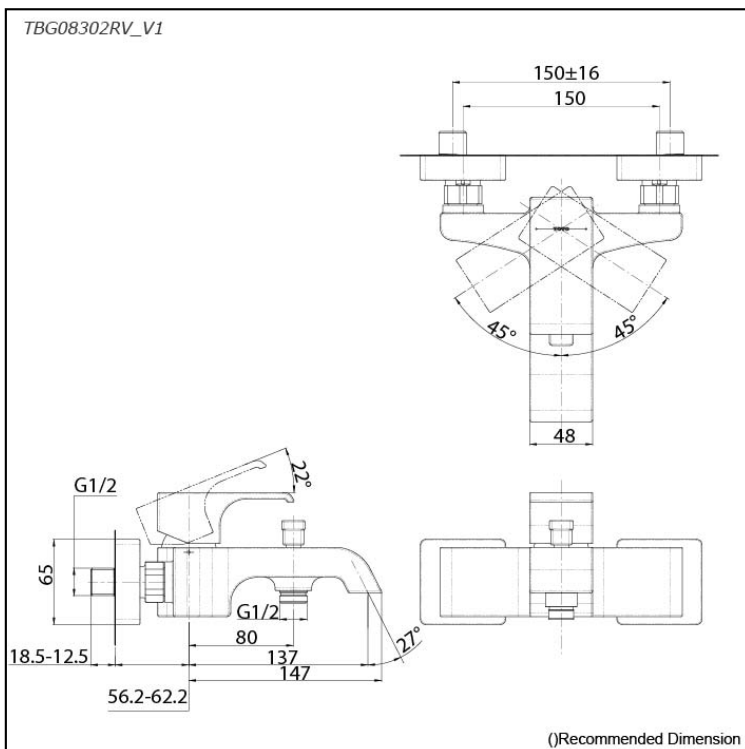

GC Series
Exposed Single Lever Bath &
Shower Mixer

Features

- Discover enduring beauty in crafted modern classic faucets. Inspired by architecture and the Bonsho bell's curves, designs blend stability with modern flair. Formal elements evoke timelessness.
- Long-lasting Comfort: COMFORT GLIDE for Smooth Operation with TOTO's Original Cartridge.

Specifications

Material: Brass

Water Pressure: 0.05MPa~1.0MPa

Parts description

- **TBG08302RV_V1**
Exposed Single Lever Bath & Shower Mixer

Flow Rate