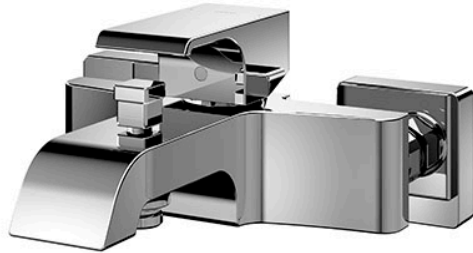

GC Series
Exposed Single Lever Bath &
Shower Mixer

Features

- Discover enduring beauty in crafted modern classic faucets. Inspired by architecture and the Bonsho bell's curves, designs blend stability with modern flair. Formal elements evoke timelessness.
- Long-lasting Comfort: COMFORT GLIDE for Smooth Operation with TOTO's Original Cartridge.

Specifications

Material: Brass

Water Pressure: 0.05MPa~1.0MPa

Parts description

- **TBG08302RV_V1**
Exposed Single Lever Bath & Shower Mixer

Flow Rate