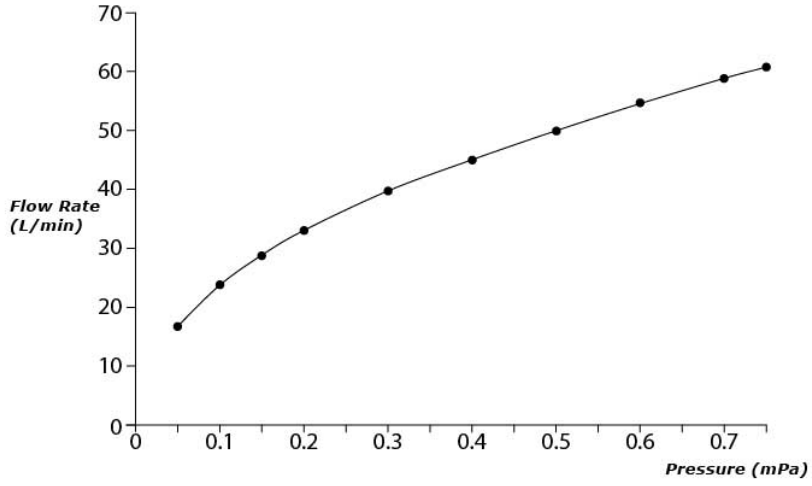

### Flow Rate

TBG08202B

SPOUT

### Flow Rate

TBG08202A

SHOWER