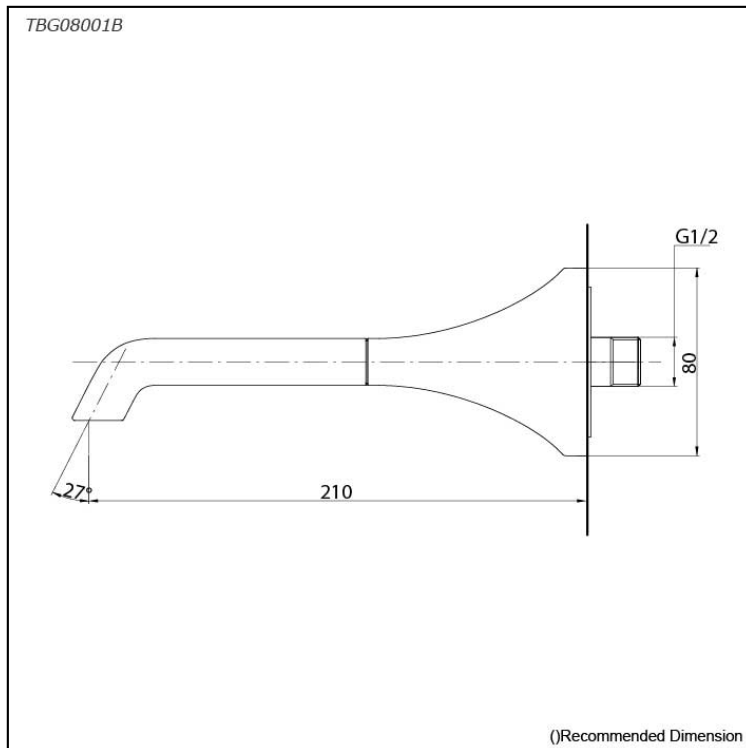

GC Series  
Bath Spout

### Specifications

Material: Brass

Water Pressure: 0.05MPa~1.0MPa

### Parts description

- **TBG08001B**  
Bath Spout