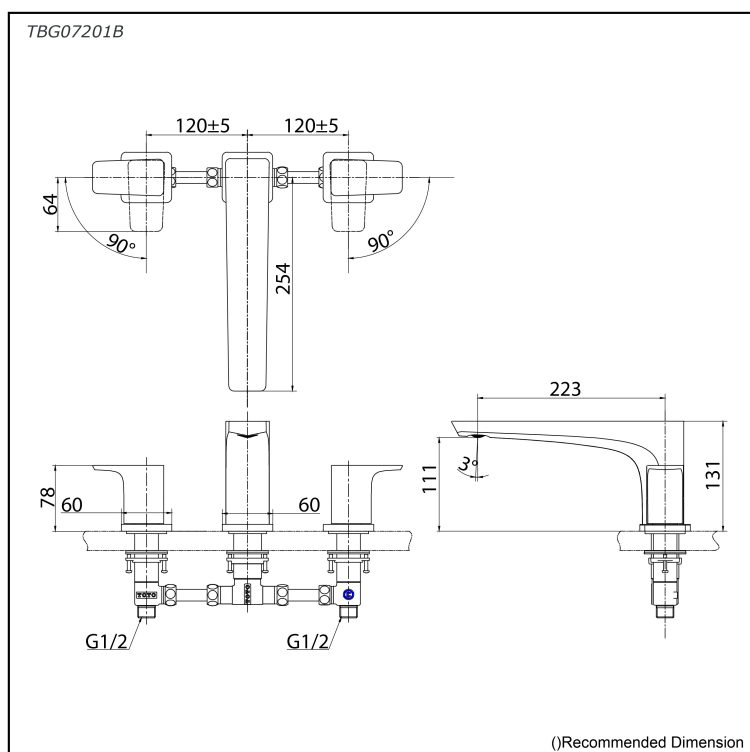

GE SERIES
Bath Filler without Shower
 (3-Holes)

Features

- GE's series redefines modern design. A V-shaped edge generates captivating multi-sided reflections, complemented by sleek, refined edges. The five-sided mirror reflection adds a contemporary touch, offering a unique visual experience.

Specifications

Material: Brass
 Water Pressure: 0.05MPa~1.0MPa

Parts description

- **TBG07201B**
 Bath Filler without Shower
 (3-Holes)

Flow Rate

TBG07201B