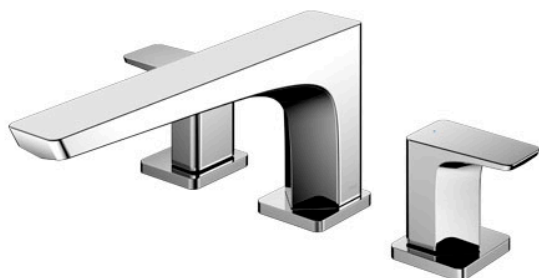

GE SERIES
Bath Filler without Shower
 (3-Holes)

Features

- GE's series redefines modern design. A V-shaped edge generates captivating multi-sided reflections, complemented by sleek, refined edges. The five-sided mirror reflection adds a contemporary touch, offering a unique visual experience.

Specifications

Material: Brass
 Water Pressure: 0.05MPa~1.0MPa

Parts description

- **TBG07201B**
 Bath Filler without Shower
 (3-Holes)

Flow Rate

TBG07201B