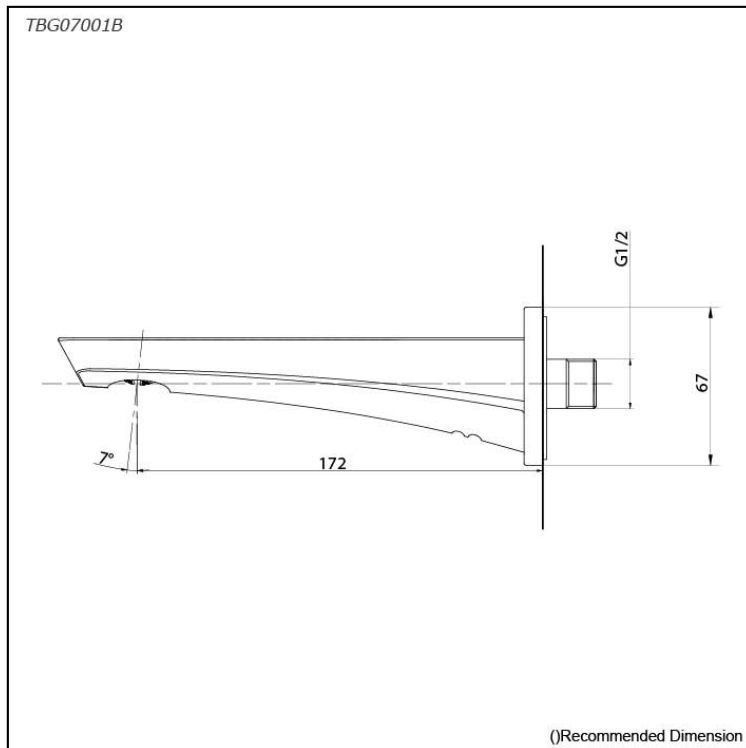

GE Series
Bath Spout

Features

- GE's series redefines modern design. A V-shaped edge generates captivating multi-sided reflections, complemented by sleek, refined edges. The five-sided mirror reflection adds a contemporary touch, offering a unique visual experience.

Specifications

Material: Brass

Water Pressure: 0.05MPa~1.0MPa

Parts description

- **TBG07001B**
Bath Spout

Flow Rate

TBG07001B