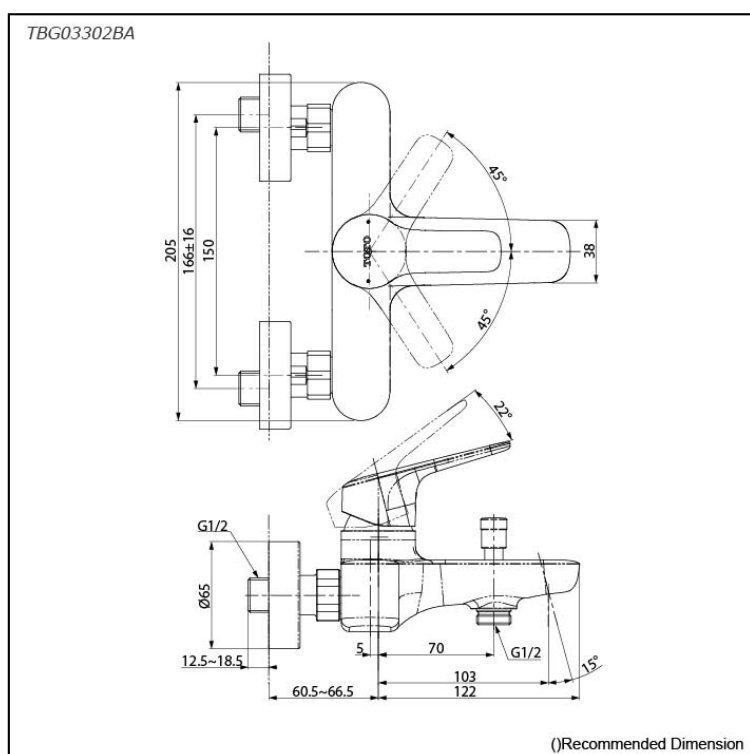

GS Series
Exposed Single Lever Bath &
Shower Mixer

Features

- Simple sophistication for everyday living. Soft curves and classic shapes define this design, offering a gentle aesthetic and smart proportions. Back-to-basics inspiration brings a refreshed feel to your daily life.
- Long-lasting Comfort: COMFORT GLIDE for Smooth Operation with TOTO's Original Cartridge.

Specifications

Material: Brass
Water Pressure: 0.05MPa~1.0MPa

Parts description

- **TBG03302BA**
Exposed Single Lever Bath & Shower Mixer

Flow Rate