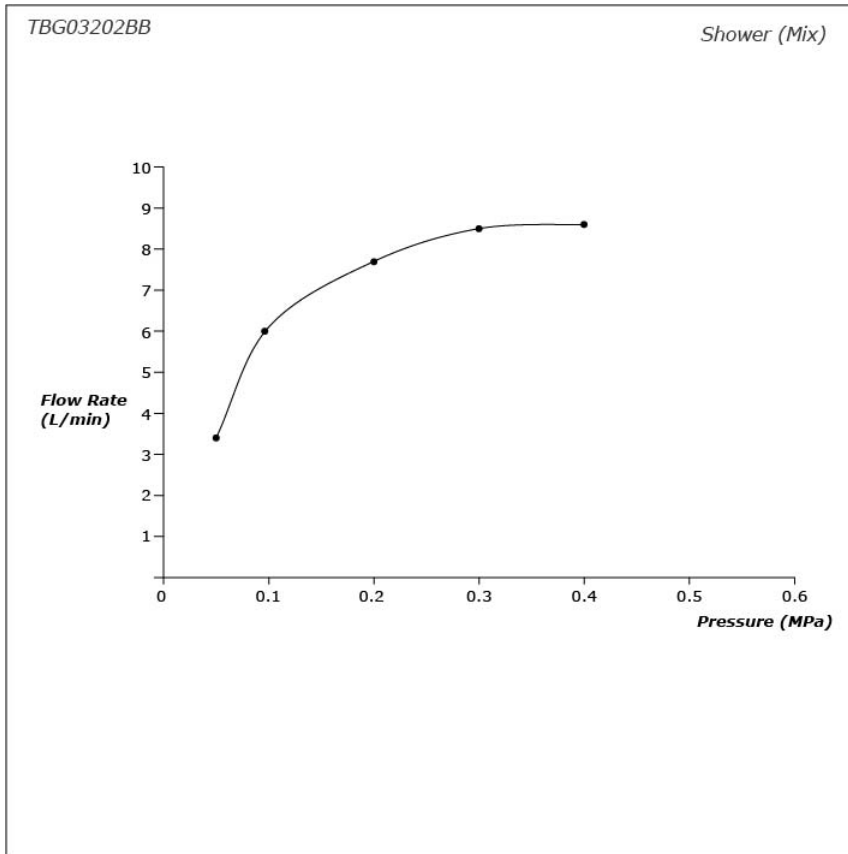

### Specifications

Material: Brass (Faucet)  
Plastic (Hand Shower)

Water Pressure: 0.1MPa~1.0MPa

### Parts description

- **TBG03202BB**  
Bath & Shower Set (4-Holes)

### Flow Rate