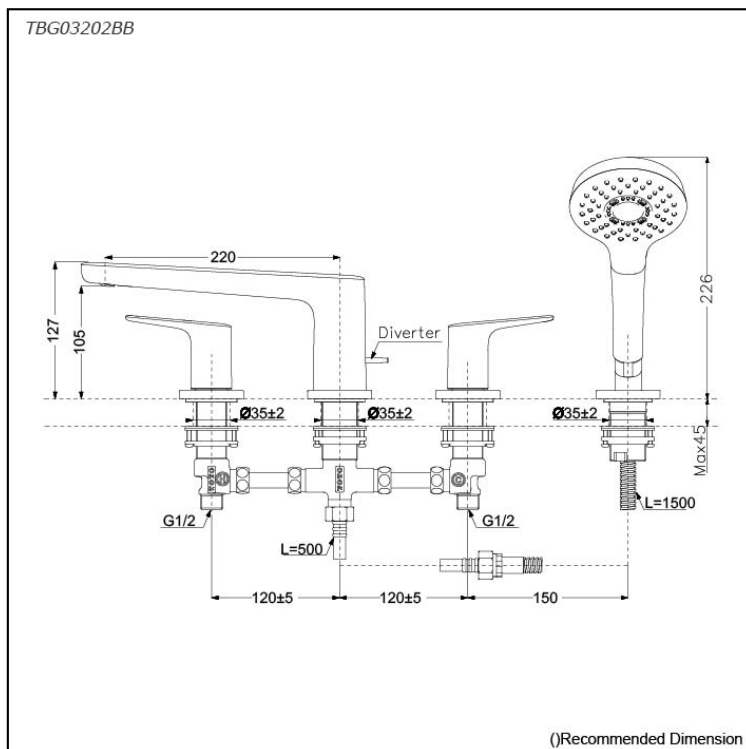

### Specifications

Material: Brass (Faucet)  
Plastic (Hand Shower)

Water Pressure: 0.1MPa~1.0MPa

### Parts description

- **TBG03202BB**  
Bath & Shower Set (4-Holes)