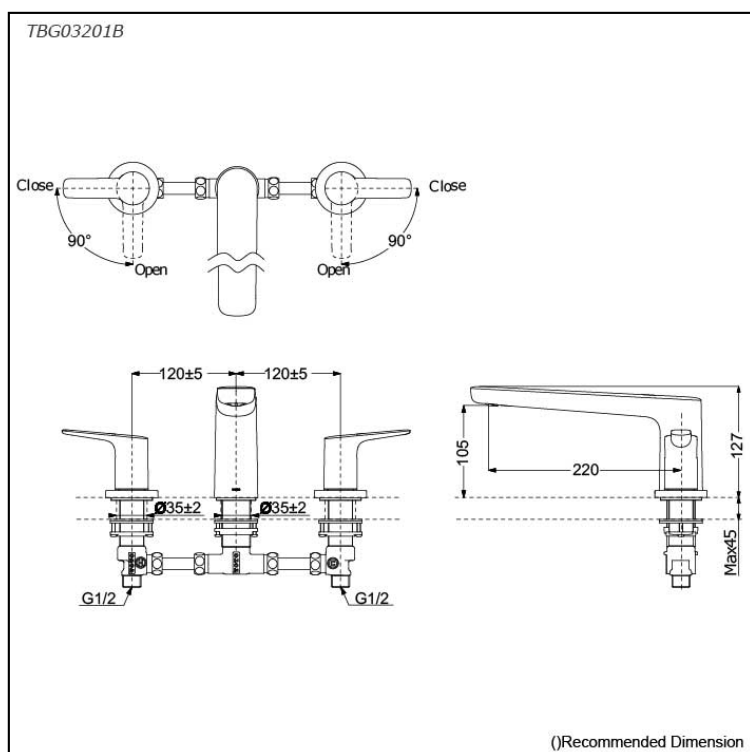

GS Series
Bath Filler without Shower
(3-Holes)

Features

- Simple sophistication for everyday living. Soft curves and classic shapes define this design, offering a gentle aesthetic and smart proportions. Back-to-basics inspiration brings a refreshed feel to your daily life.

Specifications

Material: Brass
Water Pressure: 0.07MPa~1.0MPa

Parts description

- **TBG03201B**
Bath Filler without Shower (3-Holes)

Flow Rate

TBG03201B