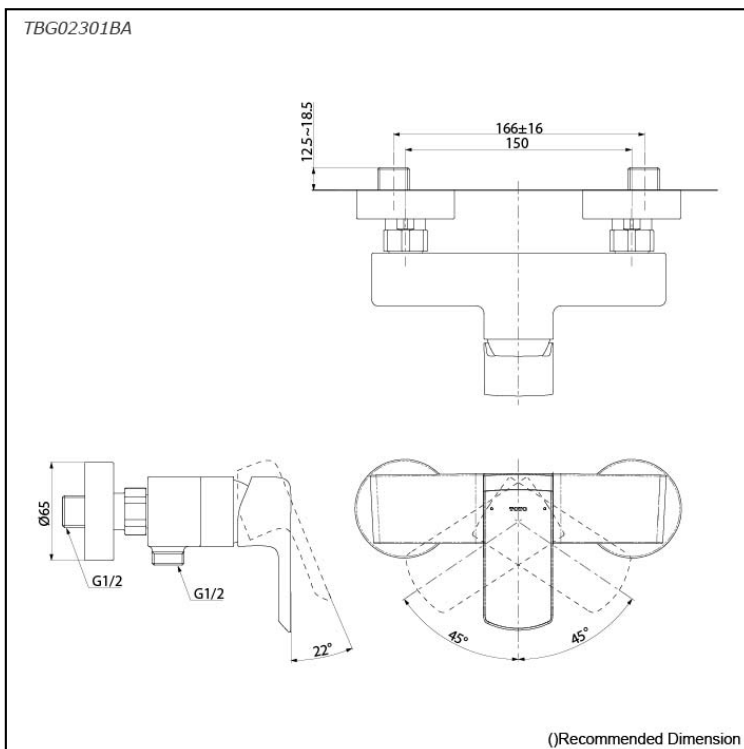

GR Series
Exposed Single Lever Shower Mixer

Features

- Make a regal statement in your space. This premium faucet series, blending sharp edges and gentle curves, offers striking sculptural beauty. Its strong lines, designed to create stability and make a statement, exude a regal presence.
- Long-lasting Comfort: COMFORT GLIDE for Smooth Operation with TOTO's Original Cartridge.

Specifications

Material: Brass
Water Pressure: 0.05MPa~1.0MPa

Parts description

- **TBG02301BA**
Exposed Single Lever Shower Mixer

Flow Rate