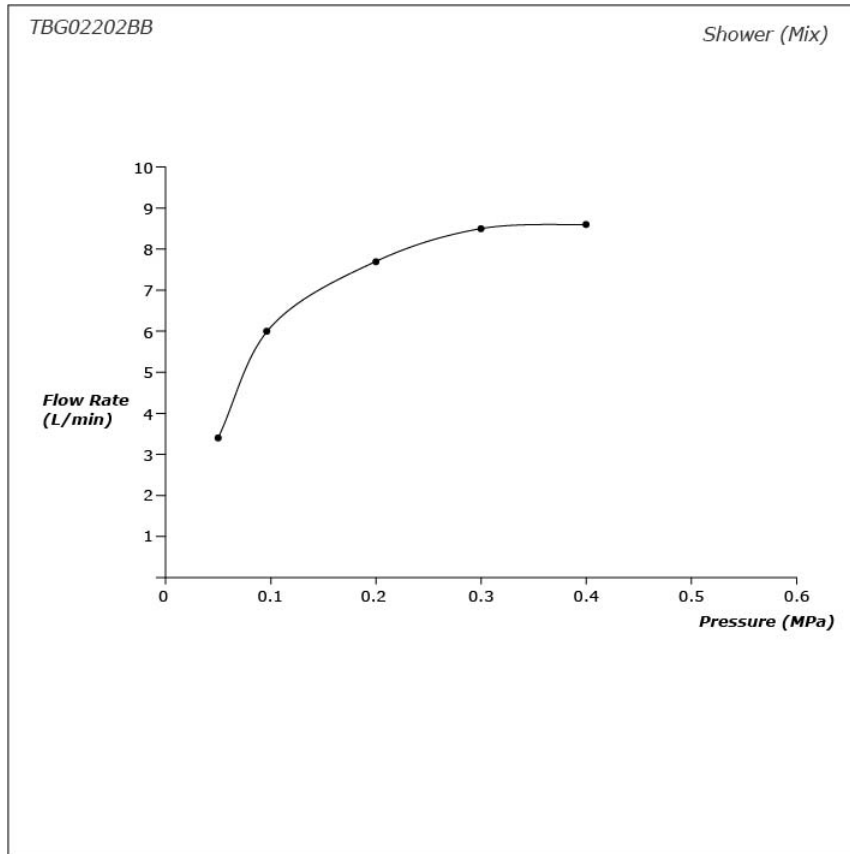

GR Series
Bath & Shower Set
(4-Holes)

Features

- Make a regal statement in your space. This premium faucet series, blending sharp edges and gentle curves, offers striking sculptural beauty. Its strong lines, designed to create stability and make a statement, exude a regal presence.
- Elevate your shower with COMFORT WAVE technology: enjoy larger droplets in a hand shower design, blending stimulation, relaxation, and water-saving benefits.

Specifications

Material: Brass (Faucet)
Plastic (Hand Shower)

Water Pressure: 0.1MPa~1.0MPa

Parts description

- **TBG02202BB**
Bath & Shower Set (4-Holes)

Flow Rate

Flow Rate