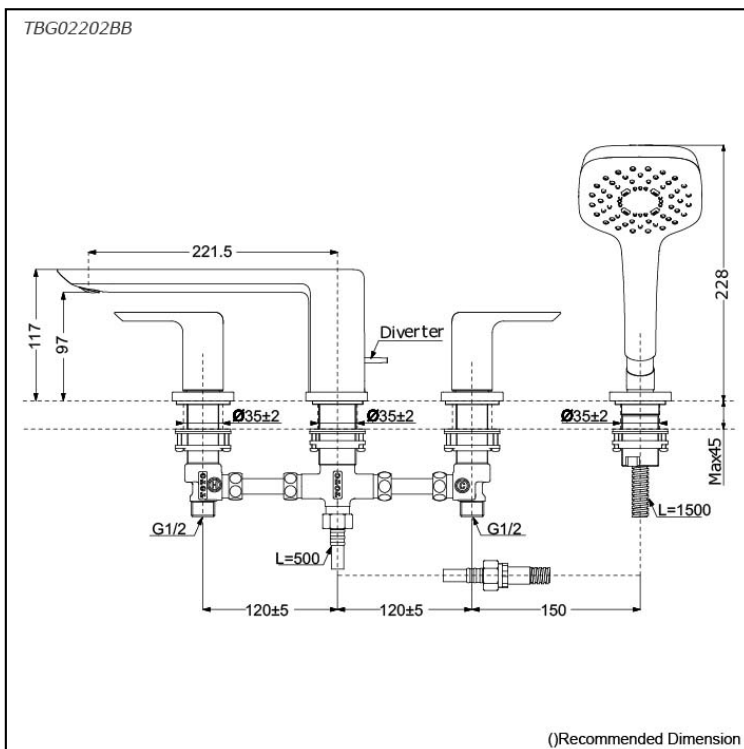

GR Series
Bath & Shower Set
(4-Holes)

Features

- Make a regal statement in your space. This premium faucet series, blending sharp edges and gentle curves, offers striking sculptural beauty. Its strong lines, designed to create stability and make a statement, exude a regal presence.
- Elevate your shower with COMFORT WAVE technology: enjoy larger droplets in a hand shower design, blending stimulation, relaxation, and water-saving benefits.

Specifications

Material: Brass (Faucet)
Plastic (Hand Shower)

Water Pressure: 0.1MPa~1.0MPa

Parts description

- **TBG02202BB**
Bath & Shower Set (4-Holes)

Flow Rate

Flow Rate