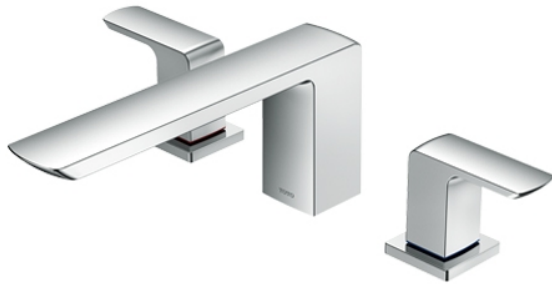

GR Series
Bath Filler without Shower
(3-Holes)

Features

- Make a regal statement in your space. This premium faucet series, blending sharp edges and gentle curves, offers striking sculptural beauty. Its strong lines, designed to create stability and make a statement, exude a regal presence.

Specifications

Material: Brass
Water Pressure: 0.07MPa~1.0MPa

Parts description

- **TBG02201B**
Bath Filler without Shower (3-Holes)

Flow Rate

TBG02201B