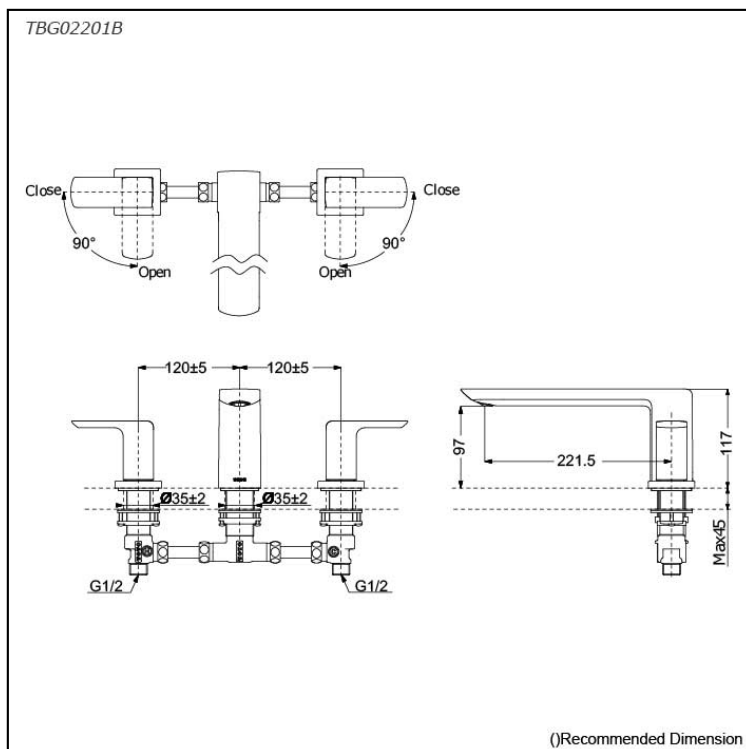

GR Series
Bath Filler without Shower
(3-Holes)

Features

- Make a regal statement in your space. This premium faucet series, blending sharp edges and gentle curves, offers striking sculptural beauty. Its strong lines, designed to create stability and make a statement, exude a regal presence.

Specifications

Material: Brass
Water Pressure: 0.07MPa~1.0MPa

Parts description

- **TBG02201B**
Bath Filler without Shower (3-Holes)

Flow Rate

TBG02201B