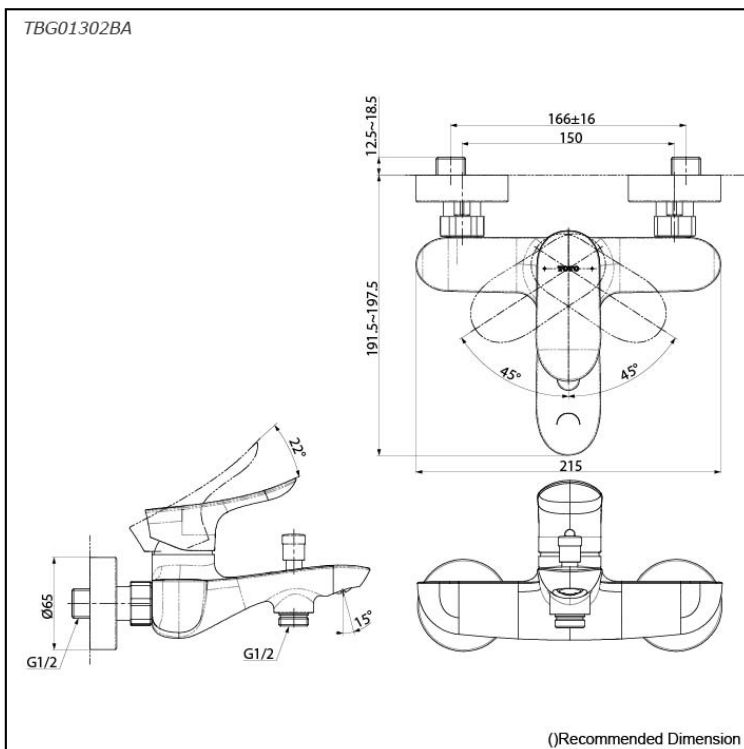

GO Series
Exposed Single Lever Bath &
Shower Mixer

Features

- Infuse your space with a soft, natural ambiance. This faucet series, featuring sunlight-inspired curves, brings sculptural elegance. The round faucet body, blended with nature-like curves, enhances form and function.
- Long-lasting Comfort: COMFORT GLIDE for Smooth Operation with TOTO's Original Cartridge.

Specifications

Material: Brass
Water Pressure: 0.05MPa~1.0MPa

Parts description

- **TBG01302BA**
Exposed Single Lever Bath & Shower Mixer

Flow Rate