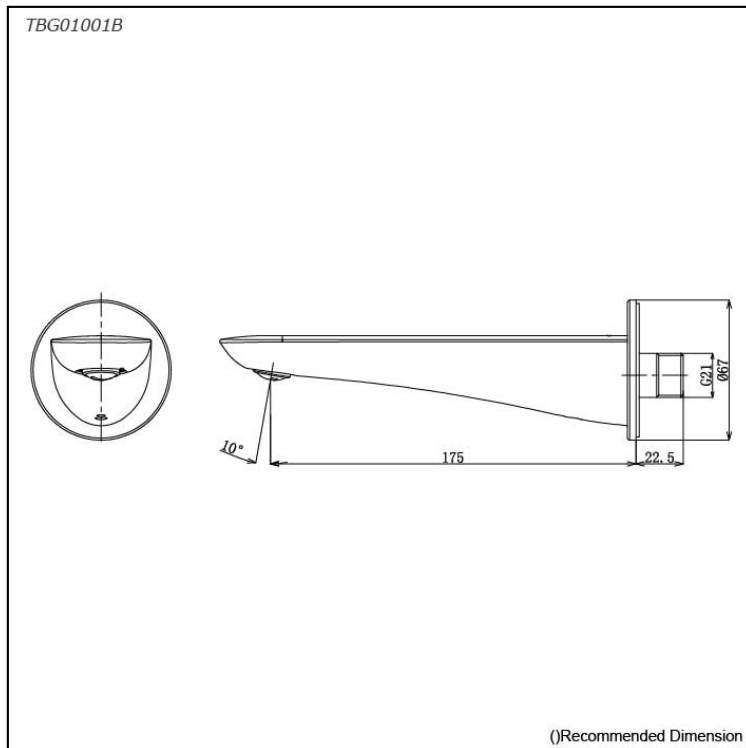

### Parts description

- **TBG01001B**  
Bath Spout