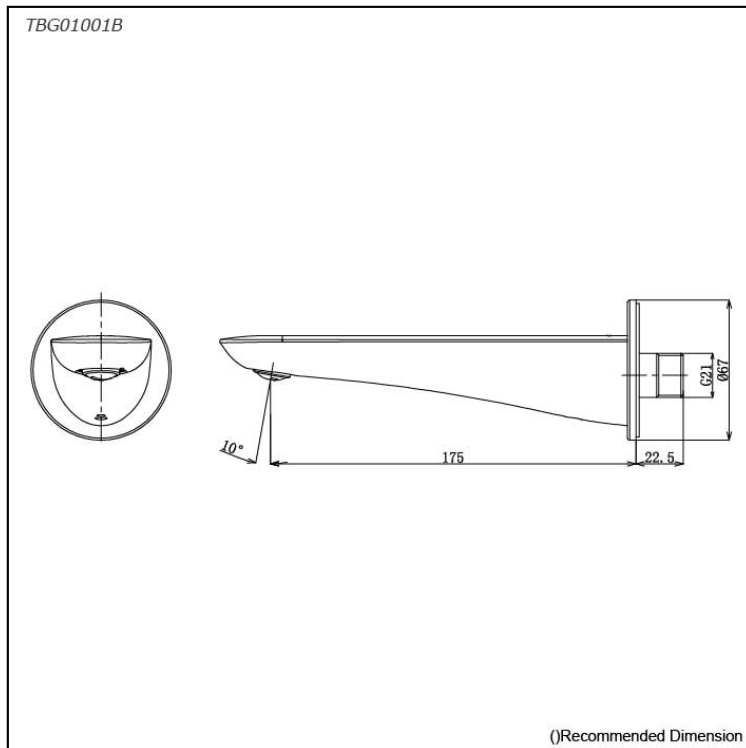

GO Series
Bath Spout

Features

- Infuse your space with a soft, natural ambiance. This faucet series, featuring sunlight-inspired curves, brings sculptural elegance. The round faucet body, blended with nature-like curves, enhances form and function.

Specifications

Material: Brass

Parts description

- **TBG01001B**
Bath Spout

Flow Rate

TBG01001B