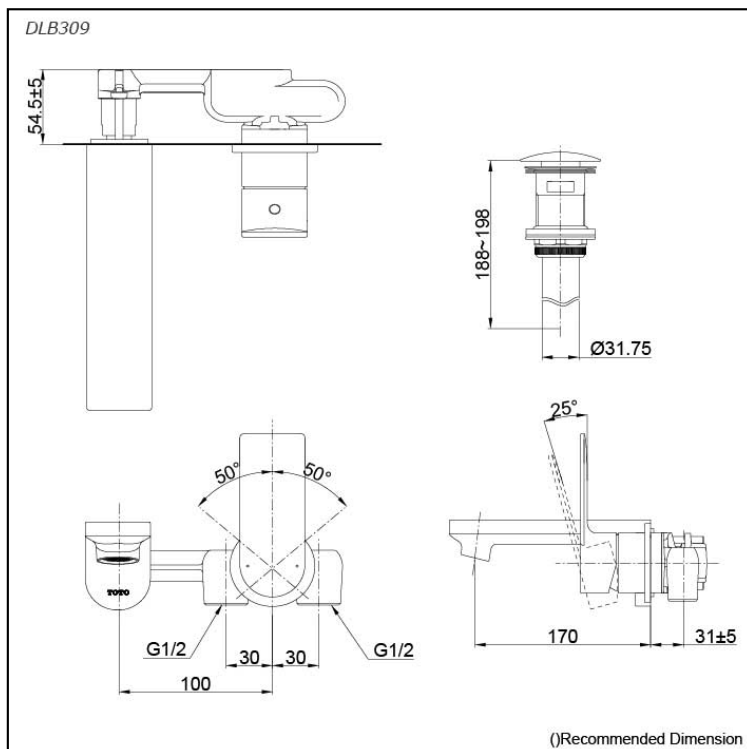

*CI CONTEMPORARY
Wall Mounted Lavatory Faucet
(w/ Pop-Up Waste)*

Features

- The Contemporary collections encapsulate beauty and versatility in one harmonious form. They are perfectly suitable for private homes, as well as commercial spaces.
- TOTO's ECOCAP Technology: More Jet, Less Water.

Specifications

Finish: Chrome
Material: Brass
Water Pressure: 0.05MPa~0.75MPa

Parts description

- **DLB309**
Wall Mounted Lavatory Faucet
(w/ Pop-Up Waste)

Flow Rate

DLB309