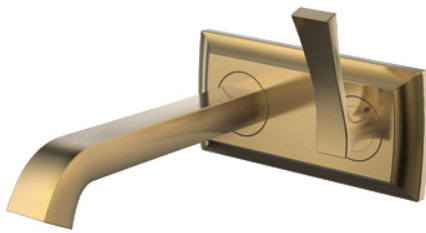

CLASSIC SERIES  
Wall-Mount Single Lever Lavatory Faucet  
(w/ Pop-up Waste)

### Features

- The Classic collections are dedicated to the Romantic at heart. They are graceful, sinuous shapes will lend a touch of grandeur to your homes.
- TOTO's ECOCAP Technology: More Jet, Less Water.

### Specifications

Finish: - Chrome  
- Gold (#PG)  
Material: Brass  
Water Pressure: 0.05MPa~0.75MPa

### Parts description

- **DLB308  
DLB308#PG**  
Wall Mounted Lavatory Faucet  
(w/ Pop-up Waste)