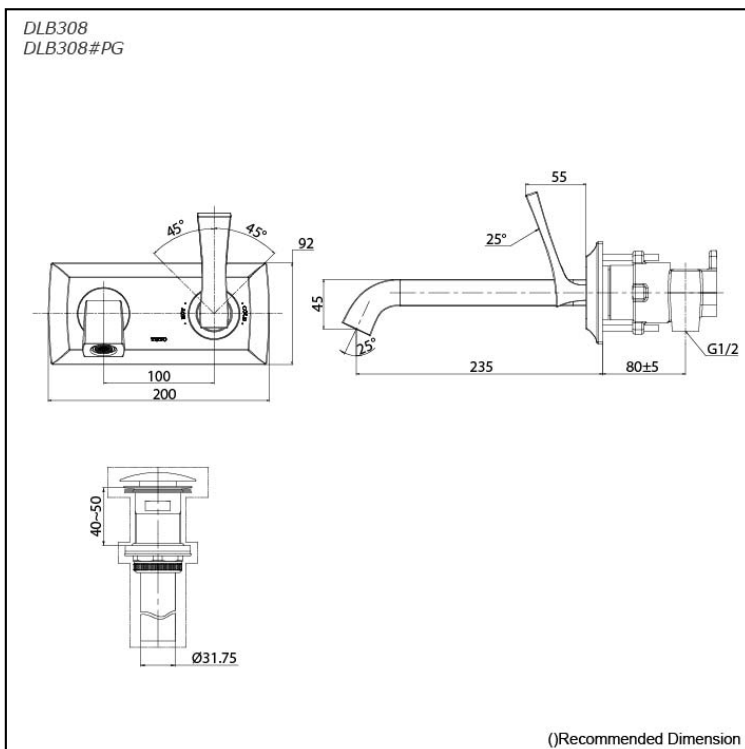

### Specifications

Finish: - Chrome  
- Gold (#PG)  
Material: Brass  
Water Pressure: 0.05MPa~0.75MPa

### Parts description

- **DLB308  
DLB308#PG**  
Wall Mounted Lavatory Faucet  
(w/ Pop-up Waste)

## Flow Rate

DLB308  
DLB308#PG