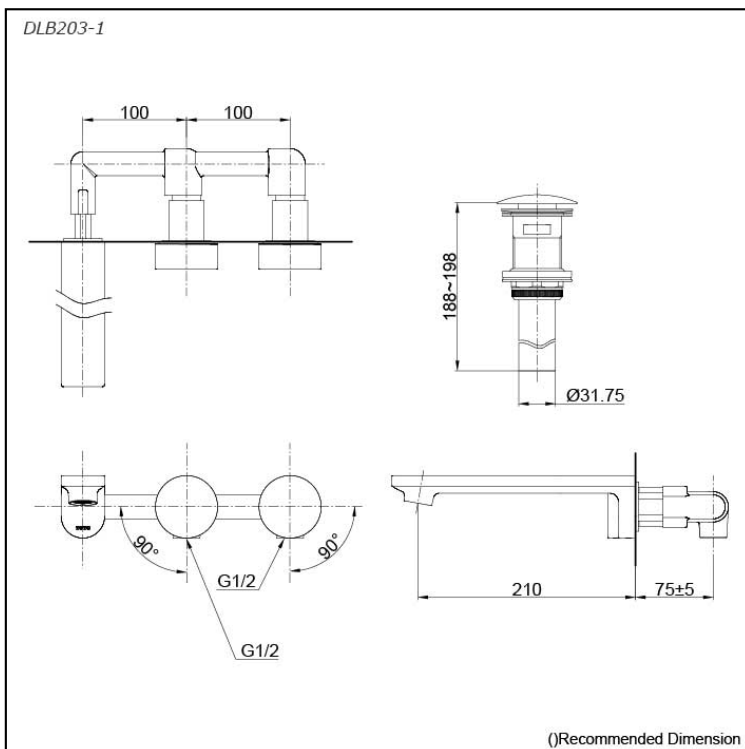

*CI CONTEMPORARY
Wall Mounted Lavatory Faucet
(w/ Pop-Up Waste)*

Features

- The Contemporary collections encapsulate beauty and versatility in one harmonious form. They are perfectly suitable for private homes, as well as commercial spaces.
- TOTO's ECOCAP Technology: More Jet, Less Water.

Specifications

Finish: Chrome
Material: Brass
Water Pressure: 0.05MPa~0.75MPa

Parts description

- **DLB203-1**
Wall Mounted Lavatory Faucet
(w/ Pop-Up Waste)

Flow Rate

DLB203-1