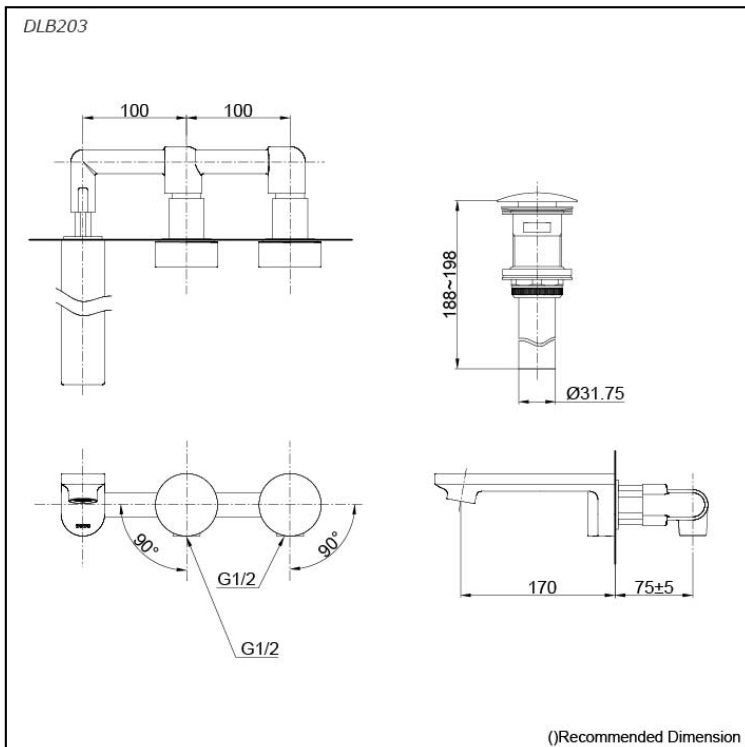

CI CONTEMPORARY
Wall Mounted Lavatory Faucet
(w/ Pop-Up Waste)

Features

- The Contemporary collections encapsulate beauty and versatility in one harmonious form. They are perfectly suitable for private homes, as well as commercial spaces.
- TOTO's ECOCAP Technology: More Jet, Less Water.

Specifications

Finish: Chrome
Material: Brass
Water Pressure: 0.05MPa~0.75MPa

Parts description

- **DLB203**
Wall Mounted Lavatory Faucet
(w/ Pop-Up Waste)

Flow Rate

DLB203