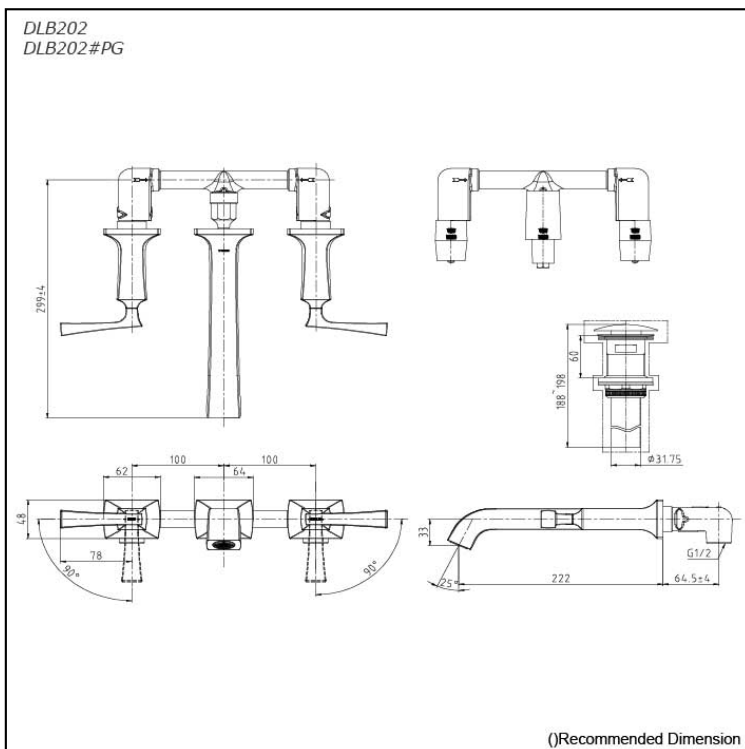

### Specifications

- Finish: - Chrome  
- Gold (#PG)
- Material: Brass
- Water Pressure: 0.05MPa~0.75MPa

### Parts description

- **DLB202**  
**DLB202#PG**  
Two Handle Lavatory Faucet  
(w/ Pop-up Waste)