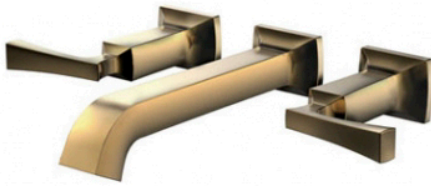

**CLASSIC SERIES**  
Wall-Mount Single Lever Lavatory Faucet  
(w/ Pop-up Waste)

### Features

- The Classic collections are dedicated to the Romantic at heart. They are graceful, sinuous shapes will lend a touch of grandeur to your homes.
- TOTO's ECOCAP Technology: More Jet, Less Water.

### Specifications

- Finish: - Chrome  
- Gold (#PG)
- Material: Brass
- Water Pressure: 0.05MPa~0.75MPa

### Parts description

- **DLB202**  
**DLB202#PG**  
Two Handle Lavatory Faucet  
(w/ Pop-up Waste)