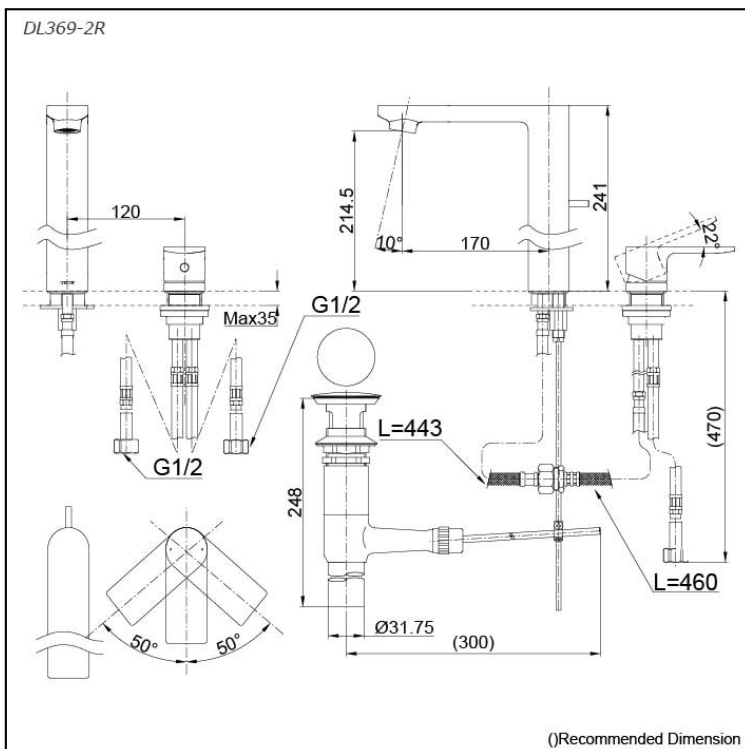

CI CONTEMPORARY
1 Handle Lavatory Faucet (w/ Pop-Up Waste)
(2 Holes)

Features

- The Contemporary collections encapsulate beauty and versatility in one harmonious form. They are perfectly suitable for private homes, as well as commercial spaces.
- TOTO's ECOCAP Technology: More Jet, Less Water.

Specifications

Finish: Chrome
 Material: Brass
 Water Pressure: 0.05MPa~0.75MPa

Parts description

- **DL369-2**
 1 Handle Lavatory Faucet (w/ Pop-Up Waste)
 (2 Holes)

Flow Rate

DL369-2R