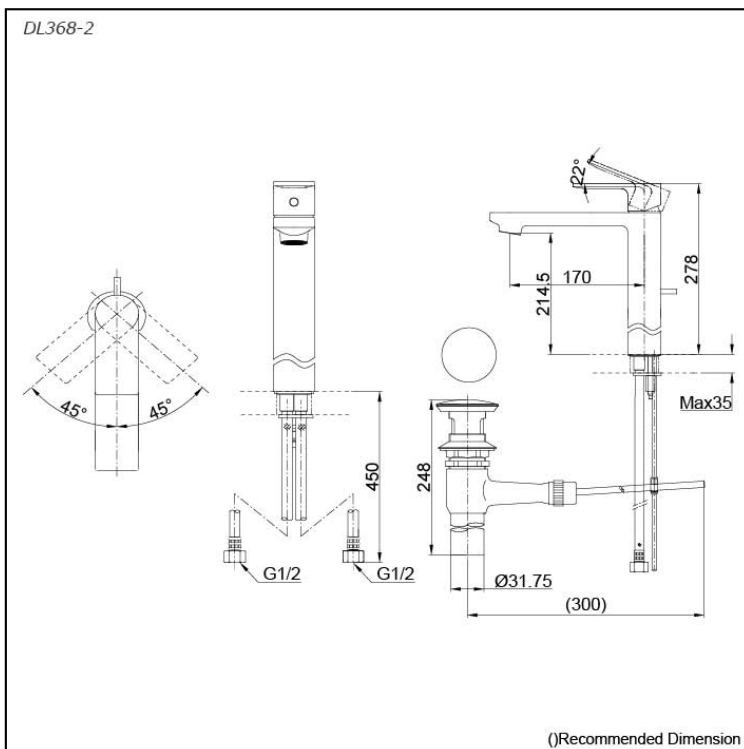

*CI CONTEMPORARY
Single Lever Lavatory Faucet
(w/ Pop-Up Waste)*

Features

- The Contemporary collections encapsulate beauty and versatility in one harmonious form. They are perfectly suitable for private homes, as well as commercial spaces.
- TOTO's ECOCAP Technology: More Jet, Less Water.

Specifications

Finish: Chrome
Material: Brass
Water Pressure: 0.05MPa~0.75MPa

Parts description

- **DL368-2**
Single Lever Lavatory Faucet
(w/ Pop-Up Waste)

Flow Rate

DL368-2