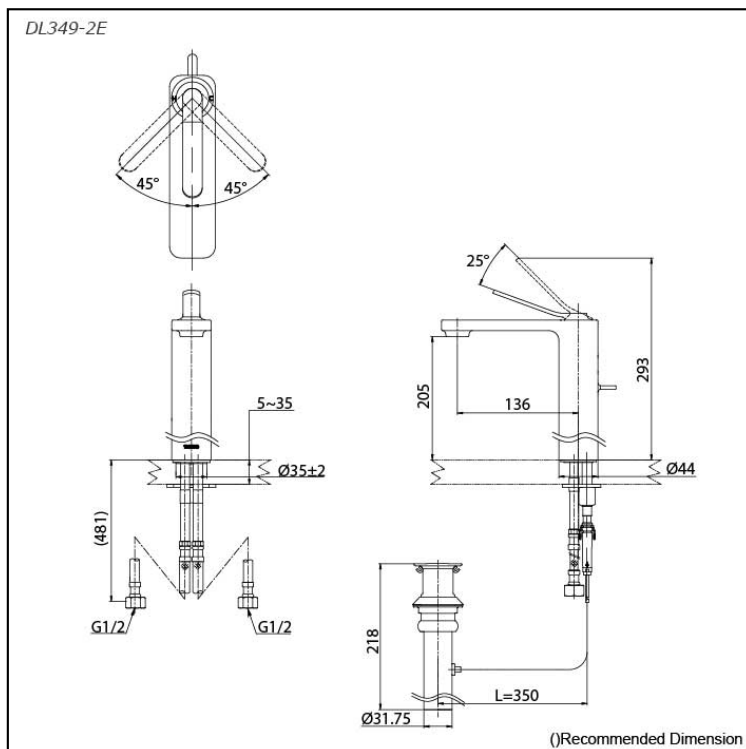

RENESSE
Single Lever Lavatory Faucet
(w/ Pop-up Waste)

Features

- Embrace stylish design with the Renesse Suite, featuring modern elegance that elevates any space.
- Discover our diverse range of accessories designed to enhance your bathroom space. These essential components offer flexibility and style, ensuring seamless integration and functionality for any design.
- TOTO's ECOCAP Technology: More Jet, Less Water.

Specifications

Finish: Nickel Chrome
Material: Brass
Water Pressure: 0.05MPa~0.75MPa

Parts description

- **DL349-2E**
Single Lever Lavatory Faucet
(w/ Pop-up Waste)

Flow Rate

DL349-2E