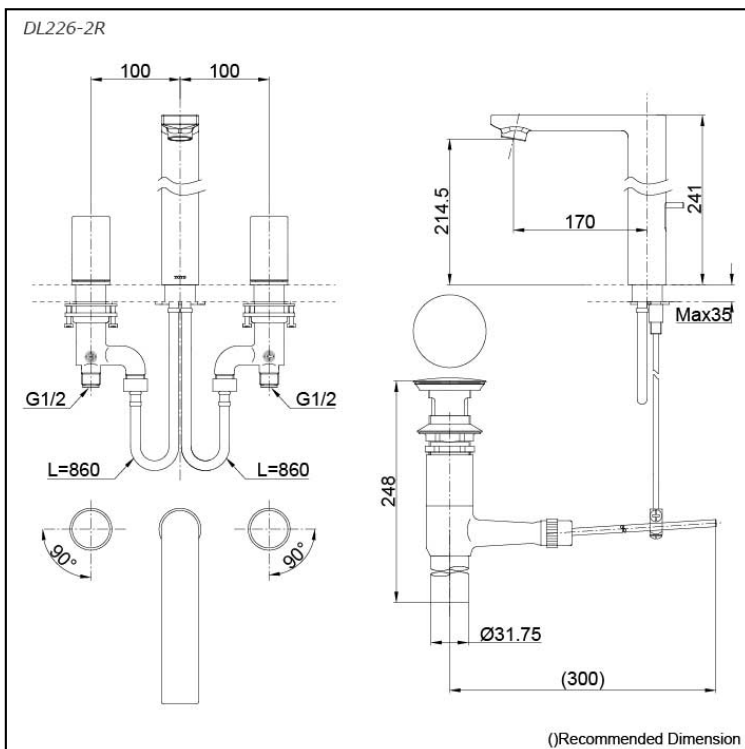

**CI CONTEMPORARY**  
**2 Handle Lavatory Faucet (w/ Pop-Up Waste)**  
**(3 Holes)**

### Specifications

Finish: Chrome  
 Material: Brass  
 Water Pressure: 0.05MPa~0.75MPa

### Parts description

- **DL226-2**  
 2 Handle Lavatory Faucet  
 (w/ Pop-Up Waste)

### Flow Rate

DL226-2R