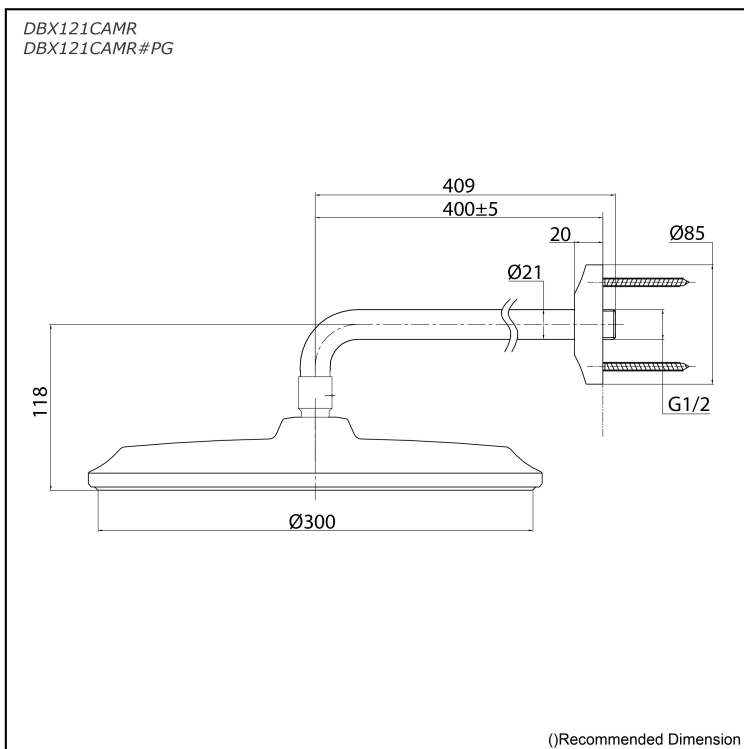

CLASSIC Series  
Aerial Fixed Shower Head  
(Wall Type)

### Specifications

- Finish: - Chrome  
- Gold (#PG)
- Shape: Round
- Size: Diameter 300 mm
- Water Pressure: 0.05MPa~0.75MPa

### Parts description

- **DBX121CAMR**  
**DBX121CAMR#PG**  
Aerial Fixed Shower Head (Wall Type)