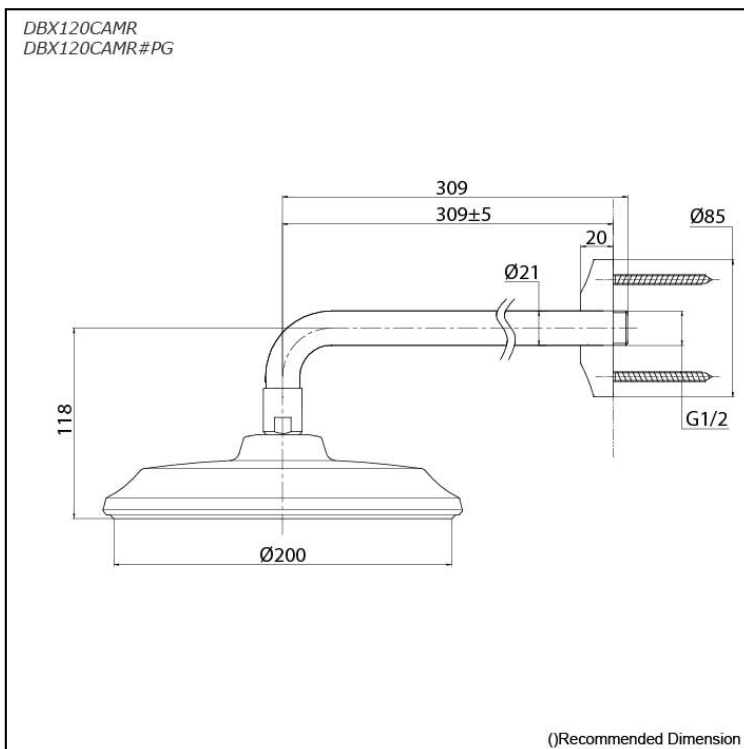

CLASSIC Series  
Aerial Fixed Shower Head  
(Wall Type)

### Specifications

- Finish: - Chrome  
- Gold (#PG)
- Shape: Round
- Size: Diameter 200 mm
- Water Pressure: 0.05MPa~0.75MPa

### Parts description

- **DBX120CAMR**  
**DBX120CAMR#PG**  
Aerial Fixed Shower Head (Wall Type)