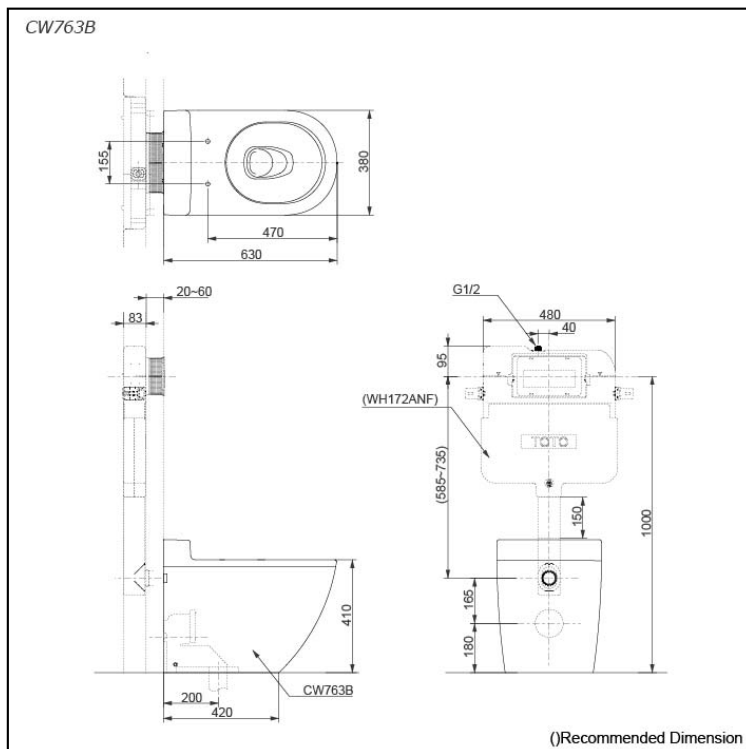

## BASIC+ WALL FACED TOILET

## Specifications

Flush system:	TORNADO FLUSH
Water Use:	4.8L / 3L
Rough-in:	200 mm
Bowl Shape:	D-Shape
Water Pressure:	0.05MPa~0.75MPa
Size:	380W x 630D x 483H mm

## Parts description

Seat & Cover is **not included**.

- **CW763B**  
D-Shape Wall Faced Closet Bowl (S-Trap)  
(Rough-in 200)