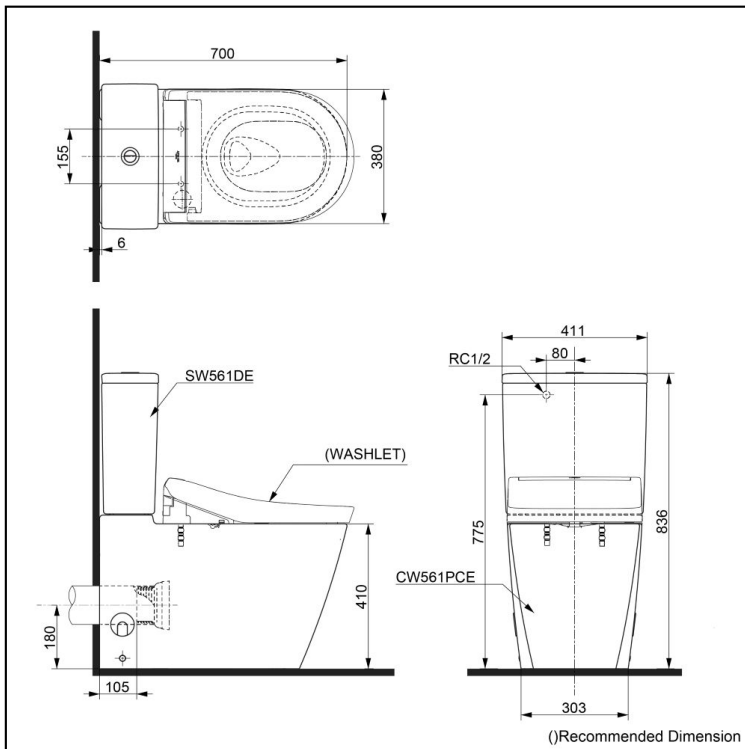

RP Series  
CLOSE COUPLED TOILET with  
WASHLET S5

## Specifications

Flush system:	TORNADO FLUSH
Water Use:	4.5L / 3.0L
Rough-in:	180 mm
Bowl Shape:	D-Shape
Water Pressure:	0.05MPa~0.70MPa
Size:	411Wx700Dx836H mm

## Parts description

Cover, fixing set and slip-in connector are included.

- **CW561PCE**  
D-Shape Close Coupled Toilet (P-Trap)  
(Rough-in 180)  
- **HF9C632U**  
Cover  
- **HF6A338U**  
Fixing Set  
- **TX215C**  
Slip-in Connector
- **SW561DE**  
Tank & Lid w/ Tank Trim