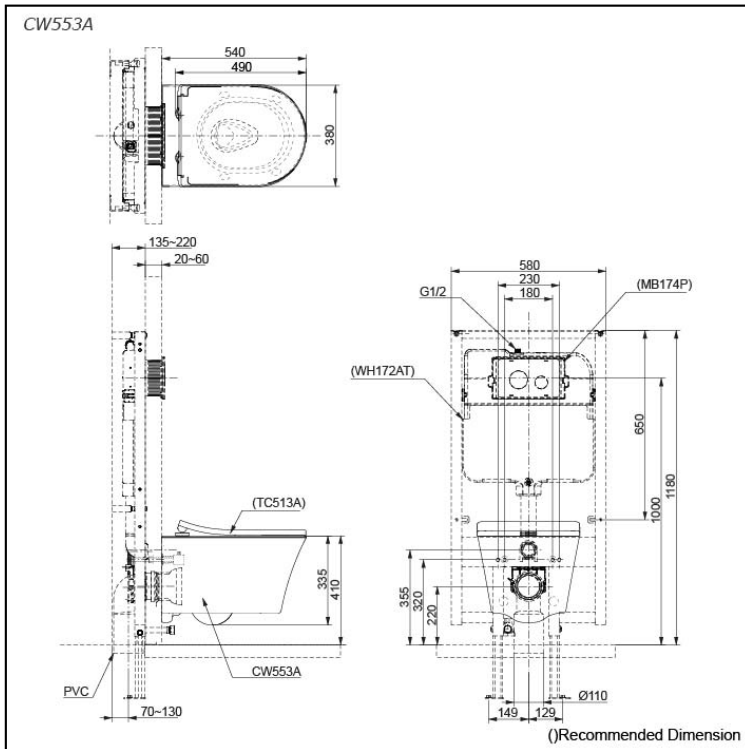

WALL HUNG TOILET

Features

- Introducing CEFIONTECT Technology: where super smooth surfaces and ion barrier glazing redefine cleanliness for every bathroom fixture.
- Experience the future of cleanliness with TORNADO FLUSH - Less water, powerful streams, 360-degree clean.
- Explore the seamless, easy-clean perfection of RIMLESS DESIGN.

Specifications

Flush system:	TORNADO FLUSH
Water Use:	4.5L / 3L
Rough-in:	H=220 mm
Bowl Shape:	D-Shape
Water Pressure:	0.05MPa~0.75MPa
Size:	380Wx540Dx335H mm

Parts description

Seat & Cover is **not included**.

- **CW553A**
D-Shape Wall Hung Closet Bowl (P-Trap)
(w/o Concealed Washlet Connection)
(Rough-in 220)

Optional Parts

- WH172A
Concealed Cistern w/Frame
- TC513A
Seat & Cover
- MB174P
Flush Panel
- MB176G
Flush Panel
- MB175M
Flush Panel

NOTE

- **DO NOT COUPLE THIS WC WITH FLUSH VALVE**
- **Actual Seat & Cover may differ from the image above**

Colors

White (CEFIONTECT)