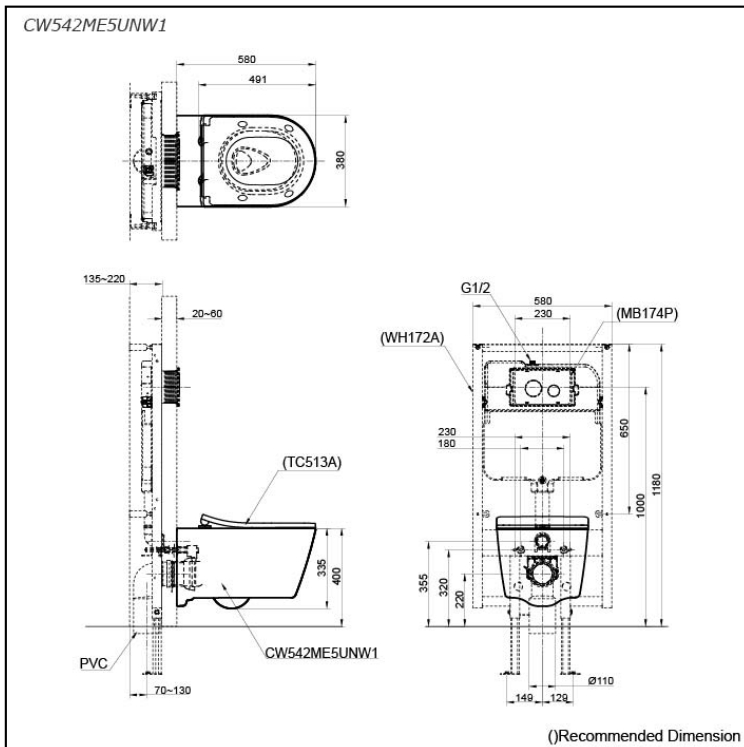

## CONTEMPORARY I WALL HUNG TOILET

## Specifications

Flush system:	TORNADO FLUSH
Water Use:	4.5L / 3L
Rough-in:	H=220 mm
Bowl Shape:	D-Shape
Water Pressure:	0.05MPa~0.75MPa
Size:	380Wx580Dx335H mm

## Parts description

Seat & Cover is **not** included.

- **CW542ME5UNW1**  
D-Shape Wall Hung Closet Bowl (P-Trap) (w/o Concealed Washlet Connection)  
(Rough-in 220)

### Optional Parts

- WH172A  
Concealed Cistern w/Frame
- TC513A  
Seat & Cover (White)
- TC518AA#MW  
Seat & Cover (Matte White)
- TC518AA#MBL  
Seat & Cover (Matte Black)
- MB174P  
Flush Panel
- MB170P  
Flush Panel
- MB176G  
Flush Panel