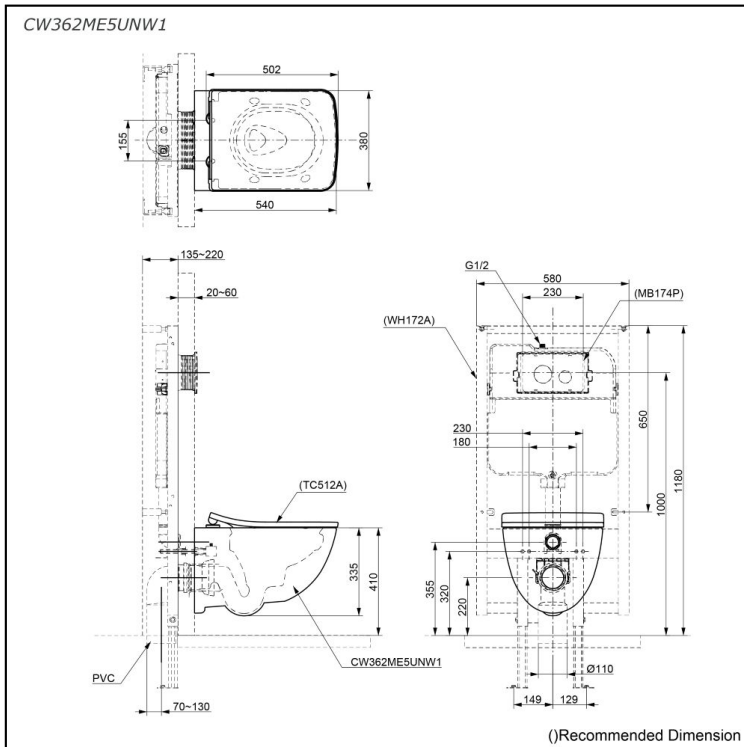

WALL HUNG TOILET

Features

- Introducing CEFIONTECT Technology: where super smooth surfaces and ion barrier glazing redefine cleanliness for every bathroom fixture.
- Experience the future of cleanliness with TORNADO FLUSH - Less water, powerful streams, 360-degree clean.
- Explore the seamless, easy-clean perfection of RIMLESS DESIGN.

Specifications

Flush system:	TORNADO FLUSH
Water Use:	4.5L / 3L
Rough-in:	H=220 mm
Bowl Shape:	Square
Water Pressure:	0.05MPa~0.75MPa
Size:	380Wx540Dx335H mm

Parts description

Seat & Cover is **not** included.

- **CW362ME5UNW1**
Square Wall Hung Closet Bowl (P-Trap)
(w/o Concealed Washlet Connection)
(Rough-in 220)

Optional Parts

- WH172A
Concealed Cistern w/Frame
- TC512A
Seat & Cover
- MB174P
Flush Panel
- MB176G
Flush Panel
- MB175M
Flush Panel