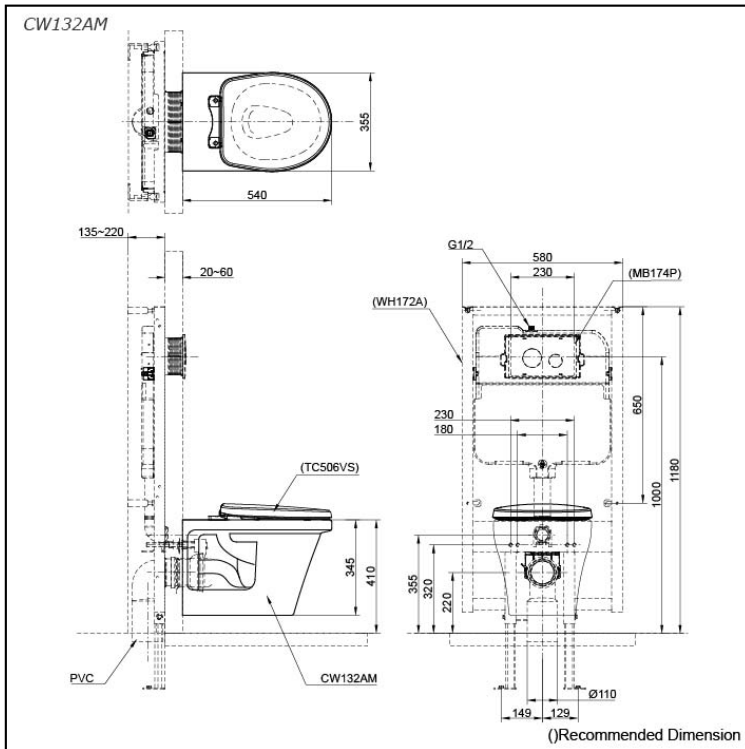

WALL HUNG TOILET

Features

- Introducing CEFIONTECT Technology: where super smooth surfaces and ion barrier glazing redefine cleanliness for every bathroom fixture.
- Experience the future of cleanliness with TORNADO FLUSH - Less water, powerful streams, 360-degree clean.
- Explore the seamless, easy-clean perfection of RIMLESS DESIGN.

Specifications

Flush system:	TORNADO FLUSH
Water Use:	4.5L / 3L
Rough-in:	H=220 mm
Bowl Shape:	Round
Water Pressure:	0.05MPa~0.75MPa
Size:	355Wx540Dx345H mm

Parts description

Seat & Cover is **not included**.

- **CW132AM**
Round Wall Hung Closet Bowl (P-Trap)
(Rough-in 220)

Optional Parts

- WH172A
Concealed Cistern w/Frame
- WH142A
Concealed Cistern w/Frame
(Low Type)
- TC506VS
Soft Close Seat & Cover (PP)
- MB174P
Flush Panel