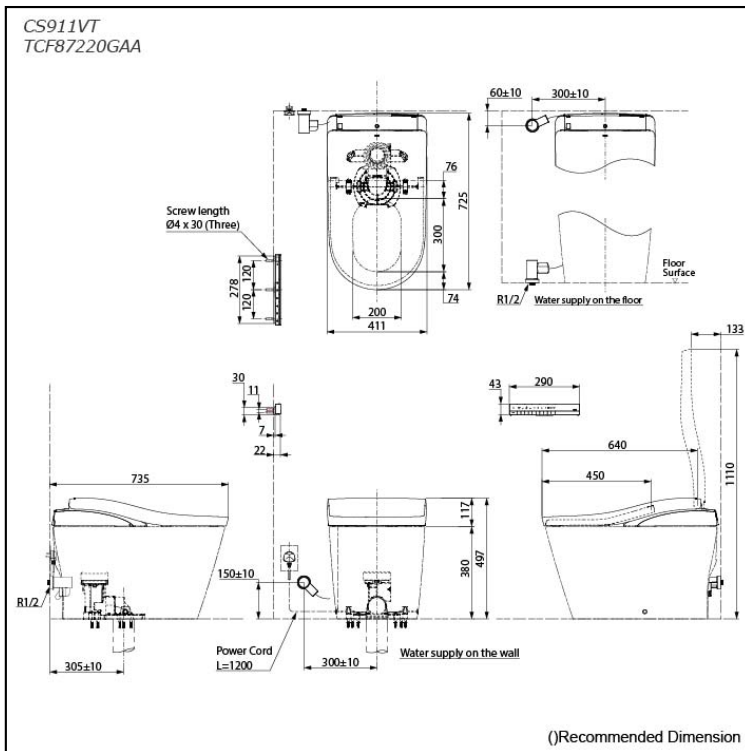

NEOREST LS Luxurious Smart Toilet

Features

- Introducing CEFIONTECT Technology: where super smooth surfaces and ion barrier glazing redefine cleanliness for every bathroom fixture.
- Experience the future of cleanliness with TORNADO FLUSH - Less water, powerful streams, 360-degree clean.
- EWATER+ not only keeps toilet bowl and nozzle clean by preventing bacterial with sanitizing effect but is also sprayed under the seat to prevent other accumulated waste, ensures a long-lasting cleanliness
- Harness the power of PREMIST - a fine mist to repel dirt, ensuring a consistently clean toilet experience.
- Explore the seamless, easy-clean perfection of RIMLESS DESIGN.
- Discover Gentle Cleaning with AIR-IN WONDERWAVE - Eco-Friendly Comfort and Care.
- Experience unparalleled WATER SAVING efficiency paired with powerful flushing action.
- Simplify Your Routine - Effortless Automatic Operation: Seat & Lid opens, closes, and Toilet flushes with sensor ease
- Keep your bathroom fresh with the Auto Powerful DEODORIZER - it activates after every use to ensure a clean, odor-free environment.
- Luxuriate in the comfort of a HEATED SEAT with customizable temperature control
- Gentle Warmth, Perfectly Personalized - Adjustable WARM AIR DRYING
- Hybrid Ecology System: Optimal Water Efficiency with Dynamic Performance.
- Self-cleaning wand for ultimate convenience.

Specifications

Flush system:	TORNADO FLUSH
Water Use:	3.8L / 3.0L
Rough-in:	305 mm
Bowl Shape:	D-Shape
Water Pressure:	0.05MPa~0.75MPa
Power Rating:	220~240V, 50/60Hz, 835~863W
Length of Power Cord:	1.2 m
Material:	Bowl -Vitreous China Seat & Cover -Plastic Remote Controller -Aluminium
Size:	411Wx725Dx497H mm

Parts description

- **CS911VT**
  Water Closet Bowl (S-Trap)
  (Rough-in 305)
- **TCF87220GAA**
  WASHLET unit

Optional Parts

- T53P100VR
  Floor Flange

Colors

White (#NW1)

Black
- WASHLET Frame Cover
- Remote Controller