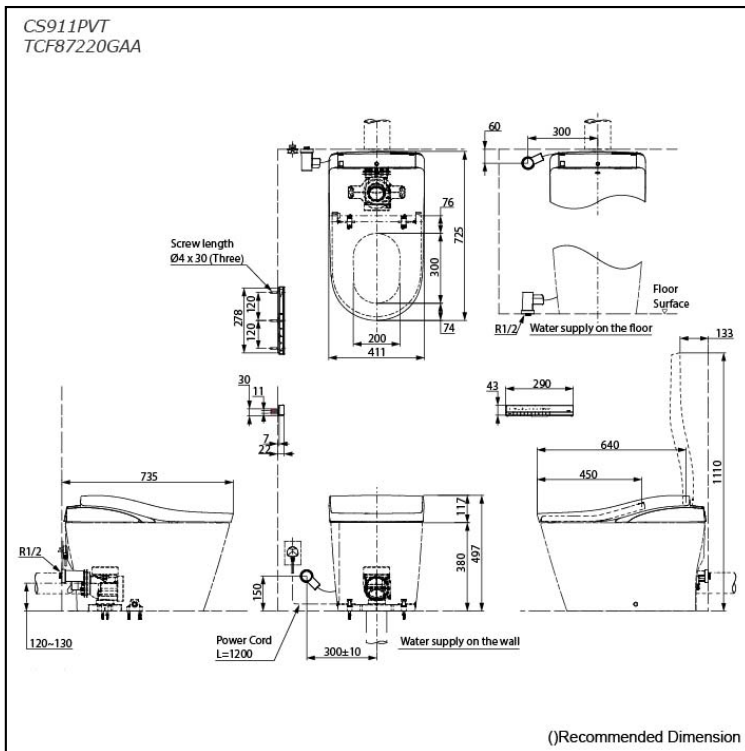

NEOREST LS Luxurious Smart Toilet

Features

- Introducing CEFIONTECT Technology: where super smooth surfaces and ion barrier glazing redefine cleanliness for every bathroom fixture.
- Experience the future of cleanliness with TORNADO FLUSH - Less water, powerful streams, 360-degree clean.
- EWATER+ not only keeps toilet bowl and nozzle clean by preventing bacterial with sanitizing effect but is also sprayed under the seat to prevent other accumulated waste, ensures a long-lasting cleanliness
- Harness the power of PREMIST - a fine mist to repel dirt, ensuring a consistently clean toilet experience.
- Explore the seamless, easy-clean perfection of RIMLESS DESIGN.
- Discover Gentle Cleaning with AIR-IN WONDERWAVE - Eco-Friendly Comfort and Care.
- Experience unparalleled WATER SAVING efficiency paired with powerful flushing action.
- Simplify Your Routine - Effortless Automatic Operation: Seat & Lid opens, closes, and Toilet flushes with sensor ease
- Keep your bathroom fresh with the Auto Powerful DEODORIZER - it activates after every use to ensure a clean, odor-free environment.
- Luxuriate in the comfort of a HEATED SEAT with customizable temperature control
- Gentle Warmth, Perfectly Personalized - Adjustable WARM AIR DRYING
- Hybrid Ecology System: Optimal Water Efficiency with Dynamic Performance.
- Self-cleaning wand for ultimate convenience.

Specifications

Flush system:	TORNADO FLUSH
Water Use:	4.5L / 3.0L
Rough-in:	120~130 mm
Bowl Shape:	D-Shape
Water Pressure:	0.05MPa~0.75MPa
Power Rating:	220~240V, 50/60Hz, 835~863W
Length of Power Cord:	1.2 m
Material:	Bowl -Vitreous China Seat & Cover -Plastic Remote Controller -Aluminium
Size:	411Wx725Dx497H mm

Parts description

- CS911PVT
  Water Closet Bowl (P-Trap)
  (Rough-in 120~130)
- TCF87220GAA
  WASHLET unit

Colors

- White (#NW1)
- Black
  - WASHLET Frame Cover
  - Remote Controller