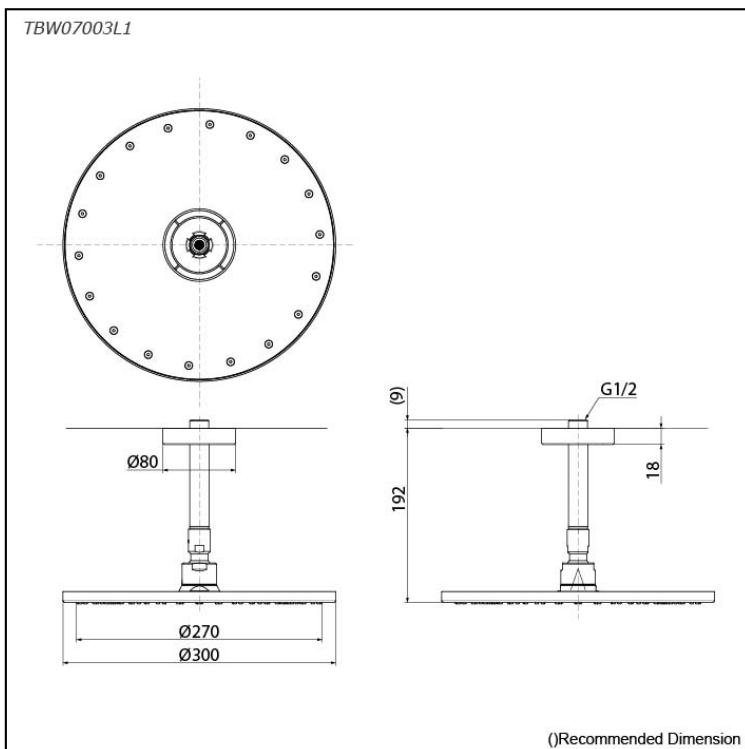

*G Selection
Over Head Shower
(Ceiling Type) (1 mode)*

Features

- Elevate your shower experience with our fixed shower heads, designed for sleek aesthetics and reliable performance, ensuring a refreshing and enjoyable bathing routine.
- Explore a stunning design that merges modern style with advanced technology and durable quality. Effortless installation enhances your space, bringing lasting beauty and comfort to everyday life.
- Elevate your shower with COMFORT WAVE technology: enjoy larger droplets in a over head shower design, blending stimulation, relaxation, and water-saving benefits.

Specifications

Finish:	Chrome
Material:	Brass
Shape:	Round
Dimension:	Diameter: 300mm
Water Pressure:	0.12MPa~1.0MPa

Parts description

- **TBW07003L1**
Over Head Shower (Ceiling Type)
(1 mode)

Certifications