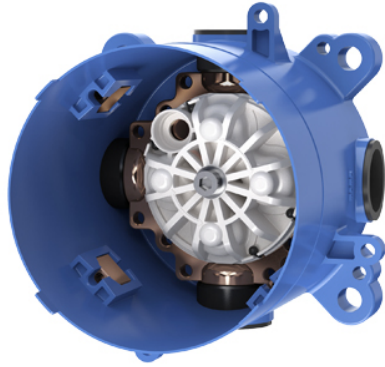

G Selection Showers Concealed Box

Features

- Explore a stunning design that merges modern style with advanced technology and durable quality. Effortless installation enhances your space, bringing lasting beauty and comfort to everyday life.
- Mini Unit: Effortless Installation, Maximum Convenience

Specifications

Valve: Brass

Parts description

- TBN01002L
Concealed Box

Certifications