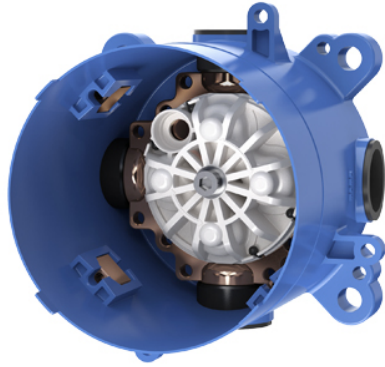

### G Selection Showers Concealed Box

## Specifications

Valve: Brass

## Parts description

- TBN01001L  
Concealed Box