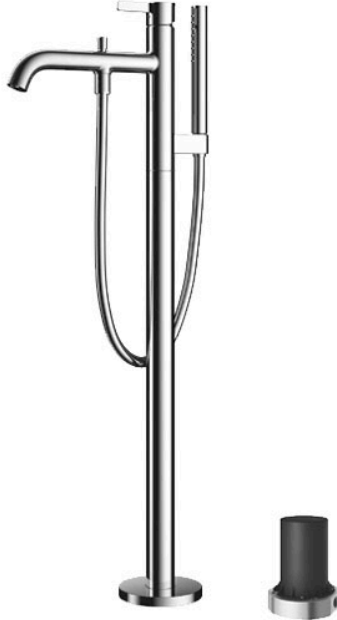

GF Series
Floor Standing Bath & Shower Set

Features

- Versatile elegance, crafted with precision. Modern classic collection balances minimalist design with fine, rounded details, creating unique personality. Long handle emphasizes slimness and stability, making it seamless to any aesthetic.
- Elevate your shower with COMFORT WAVE technology: enjoy larger droplets in a hand shower design, blending stimulation, relaxation, and water-saving benefits.
- Long-lasting Comfort: COMFORT GLIDE for Smooth Operation with TOTO's Original Cartridge.

Specifications

Finish: Chrome
Material: Brass
Water Pressure: 0.05MPa~1.0MPa

Parts description

- **TBG11306L**
Floor-standing Bath & Shower Set
- **TBN01105S**
Floor-standing Bath Filler Base

Certifications