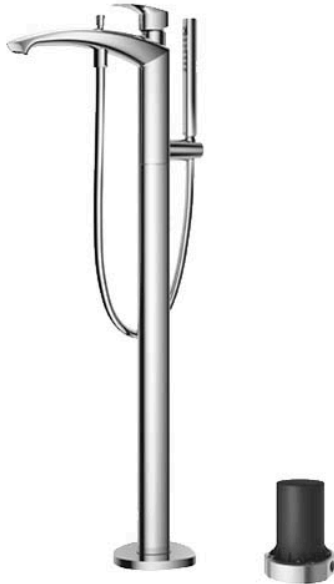

GM Series
Floor Standing Bath & Shower Set

Features

- Elevate your space with sacred elegance, transforming its ambiance. Inspired by the Torii Gate, this faucet's arched spout and columnar body represent a transition. Its versatile design, with highlighted edges, brings stately volume and a tranquil feel.
- Elevate your shower with COMFORT WAVE technology: enjoy larger droplets in a hand shower design, blending stimulation, relaxation, and water-saving benefits.
- Long-lasting Comfort: COMFORT GLIDE for Smooth Operation with TOTO's Original Cartridge.

Specifications

Finish: Chrome
Material: Brass
Water Pressure: 0.05MPa~1.0MPa

Parts description

- **TBG09306L**
Floor-standing Bath & Shower Set
- **TBN01105S**
Floor-standing Bath Filler Base

Certifications