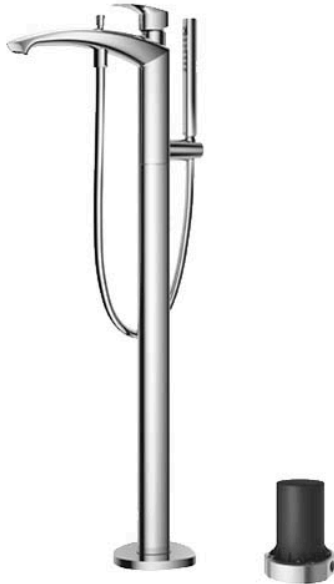

GM Series  
Floor Standing Bath & Shower Set

### Features

- Elevate your space with sacred elegance, transforming its ambiance. Inspired by the Torii Gate, this faucet's arched spout and columnar body represent a transition. Its versatile design, with highlighted edges, brings stately volume and a tranquil feel.
- Elevate your shower with COMFORT WAVE technology: enjoy larger droplets in a hand shower design, blending stimulation, relaxation, and water-saving benefits.
- Long-lasting Comfort: COMFORT GLIDE for Smooth Operation with TOTO's Original Cartridge.

### Specifications

Finish: Chrome  
Material: Brass  
Water Pressure: 0.05MPa~1.0MPa

### Parts description

- **TBG09306L**  
Floor-standing Bath & Shower Set
- **TBN01105S**  
Floor-standing Bath Filler Base