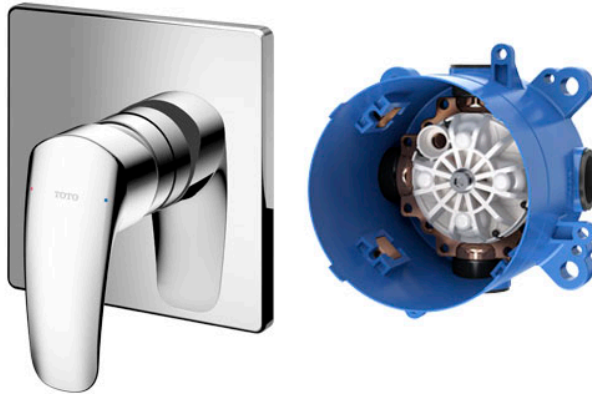

GM Series  
Single Lever Shower Mixer

### Features

- Elevate your space with sacred elegance, transforming its ambiance. Inspired by the Torii Gate, this faucet's arched spout and columnar body represent a transition. Its versatile design, with highlighted edges, brings stately volume and a tranquil feel.
- Mini Unit: Effortless Installation, Maximum Convenience
- Long-lasting Comfort: COMFORT GLIDE for Smooth Operation with TOTO's Original Cartridge.

### Specifications

Finish: Chrome  
Material: Bronze / Brass  
Water Pressure: 0.05MPa~1.0MPa

### Parts description

- **TBG09303L**  
Single Lever Shower Mixer
- **TBN01001L**  
Concealed Box