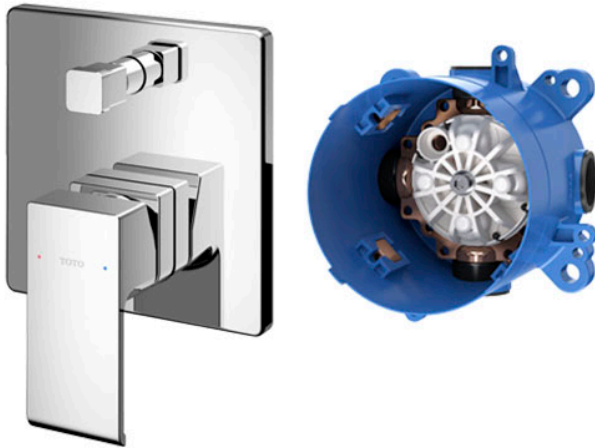

GC Series  
Single Lever Shower Mixer  
with Diverter

### Features

- Discover enduring beauty in crafted modern classic faucets. Inspired by architecture and the Bonsho bell's curves, designs blend stability with modern flair. Formal elements evoke timelessness.
- Mini Unit: Effortless Installation, Maximum Convenience
- Long-lasting Comfort: COMFORT GLIDE for Smooth Operation with TOTO's Original Cartridge.

### Specifications

Finish: Chrome  
Material: Bronze / Brass  
Water Pressure: 0.05MPa~1.0MPa

### Parts description

- **TBG08304L**  
Single Lever Shower Mixer with Diverter
- **TBN01001L**  
Concealed Box