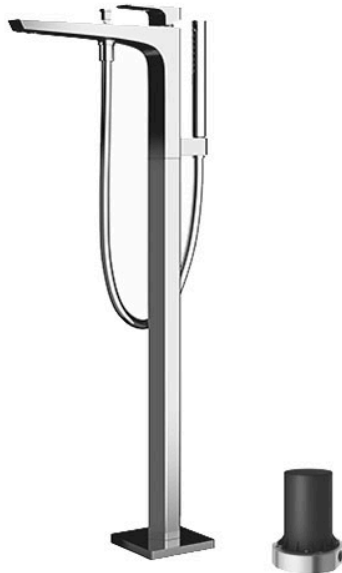

GE Series
Floor Standing Bath & Shower Set

Features

- GE's series redefines modern design. A V-shaped edge generates captivating multi-sided reflections, complemented by sleek, refined edges. The five-sided mirror reflection adds a contemporary touch, offering a unique visual experience.
- Long-lasting Comfort: COMFORT GLIDE for Smooth Operation with TOTO's Original Cartridge.
- Elevate your shower with COMFORT WAVE technology: enjoy larger droplets in a hand shower design, blending stimulation, relaxation, and water-saving benefits.

Specifications

Finish: Chrome
Material: Brass
Water Pressure: 0.05MPa~1.0MPa

Parts description

- **TBG07306L**
Floor-standing Bath & Shower Set
- **TBN01105S**
Floor-standing Bath Filler Base

Certifications