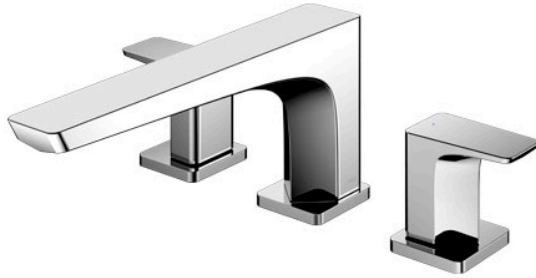

**GE SERIES**  
*Bath Filler without Shower*  
 (3-Holes)

### Features

- GE's series redefines modern design. A V-shaped edge generates captivating multi-sided reflections, complemented by sleek, refined edges. The five-sided mirror reflection adds a contemporary touch, offering a unique visual experience.

### Specifications

Finish: Chrome  
 Material: Brass  
 Water Pressure: 0.05MPa~1.0MPa

### Parts description

- **TBG07201L**  
 Bath Filler without Shower  
 (3-Holes)