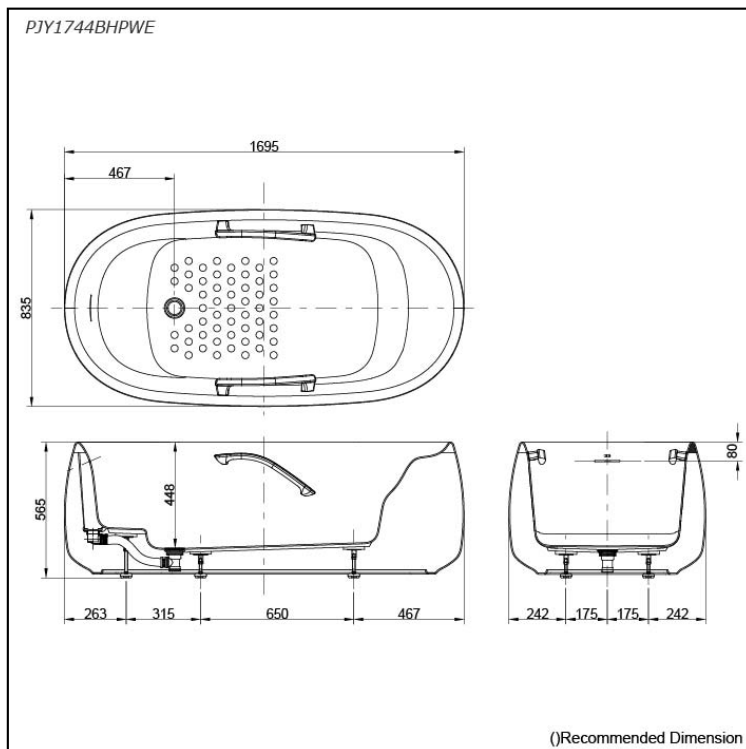

Colors

Gloss White (#GWN)
Matte White (#MWN)
Black x White (#TBL)