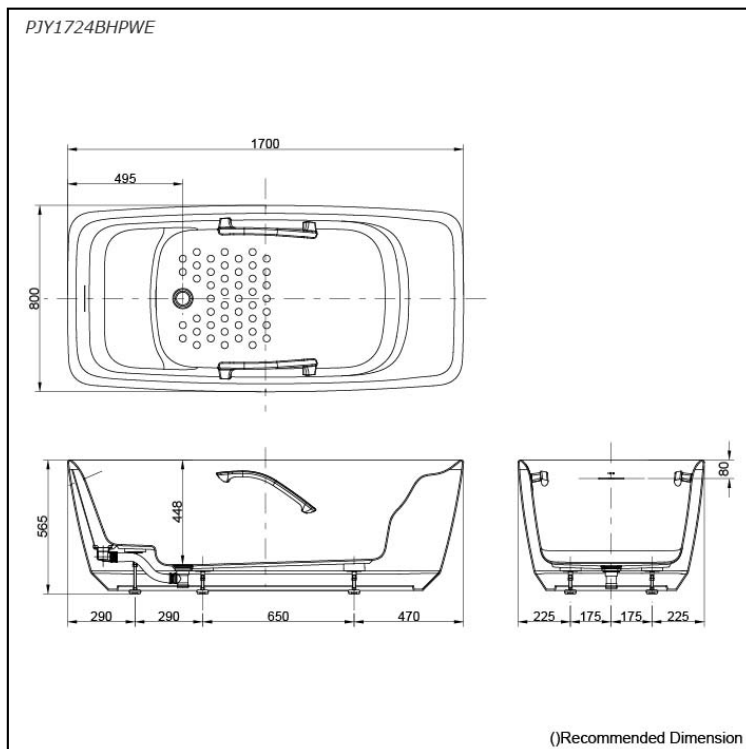

Colors

Gloss White (#GWN)
Matte White (#MWN)
Black x White (#TBL)