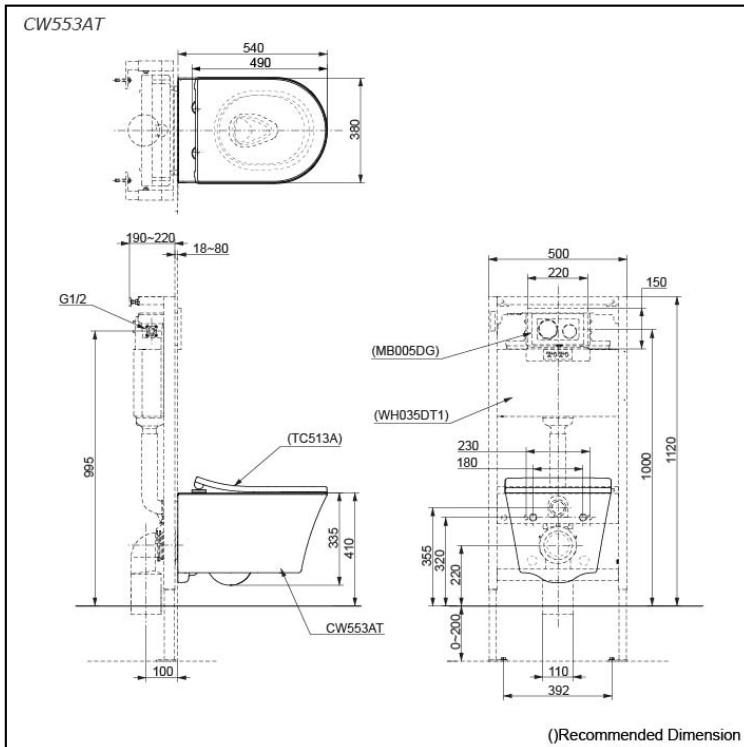

## WALL HUNG TOILET

## Specifications

Flush system:	TORNADO FLUSH
Water Use:	4.5L / 3L
Rough-in:	H=220 mm
Bowl Shape:	D-Shape
Water Pressure:	0.05MPa~0.75MPa
Size:	380Wx540Dx335H mm

## Parts description

Seat & Cover is **not included**.

- **CW553AT**  
D-Shape Wall Hung Closet Bowl (P-Trap)  
(w/o Concealed Washlet Connection)  
(Rough-in 220)